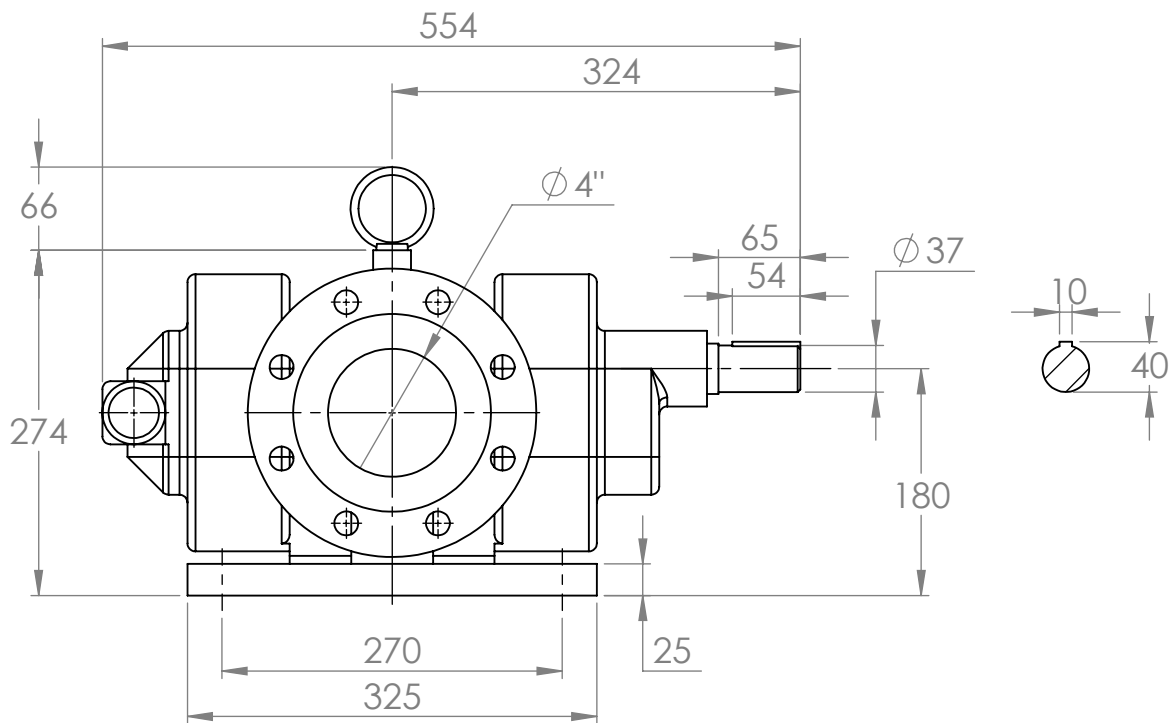

2

1

B

B

A

A

ALBANY PUMP CO. LTD.

Copyright © 2016 Albany Pump Co. Ltd. All rights reserved. This drawing and the information contained or depicted herein are the sole property of Albany Pump Co. Ltd. Copies are communicated to the recipient in strict confidence and may not be retransmitted, published, reproduced, copied or used in any manner, including as the basis for the manufacture or sale of any products, without the express prior written consent of Albany Pump Co. Ltd..

TITLE:

SIZE DWG. NO.

A

R400

SCALE: 1:5

SHEET 1 OF 1

2

1