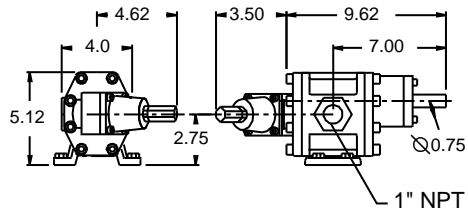

## CLOSE COUPLED PUMP

## BASE MOUNTED PUMP

HP	NEMA	* MOTOR
1/2	56C	7.8"
3/4	56C	8.63"
1	56C	8.95"
1-1/2	145TC	10.8"
2	145TC	11.3"
3	182TC	11.5"