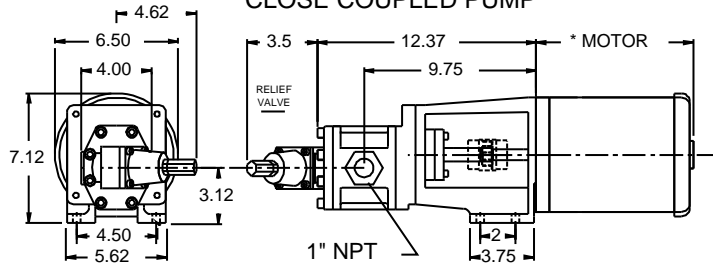

## CLOSE COUPLED PUMP

## BASE MOUNTED PUMP

HP	NEMA	* MOTOR
1/2	56C	7.8"
3/4	56C	8.63"
1	56C	8.95"
1-1/2	145TC	10.8"
2	145TC	11.3"
3	182TC	11.5"