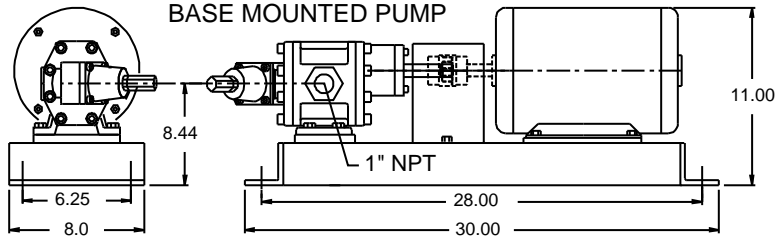

## CLOSE COUPLED PUMP

## BASE MOUNTED PUMP

HP	NEMA	* MOTOR
1/2	56C	7.8"
3/4	56C	8.63"
1	56C	8.95"
1-1/2	145TC	10.8"
2	145TC	11.3"
3	182TC	11.5"