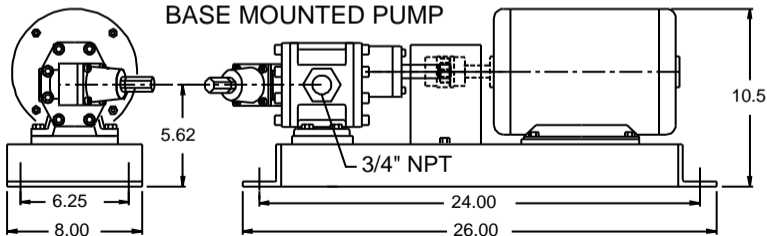

05 Series

CLOSE COUPLED PUMP

PEDESTAL PUMP

BASE MOUNTED PUMP

HP	NEMA	* MOTOR
1/3	56C	7.3"
1/2	56C	7.8"
3/4	56C	8.63"
1	56C	8.95"
1-1/2	145TC	10.8"
2	145TC	11.3"