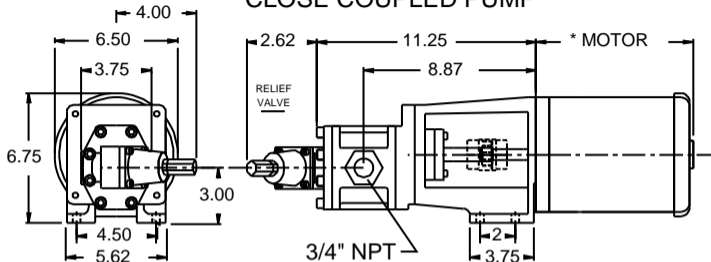

05 Series

CLOSE COUPLED PUMP

PEDESTAL PUMP

BASE MOUNTED PUMP

HP	NEMA	* MOTOR
1/3	56C	7.3"
1/2	56C	7.8"
3/4	56C	8.63"
1	56C	8.95"
1-1/2	145TC	10.8"
2	145TC	11.3"