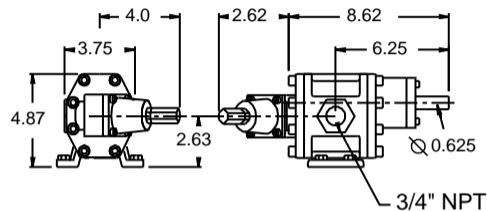

05 Series

CLOSE COUPLED PUMP

PEDESTAL PUMP

BASE MOUNTED PUMP

HP	NEMA	* MOTOR
1/3	56C	7.3"
1/2	56C	7.8"
3/4	56C	8.63"
1	56C	8.95"
1-1/2	145TC	10.8"
2	145TC	11.3"