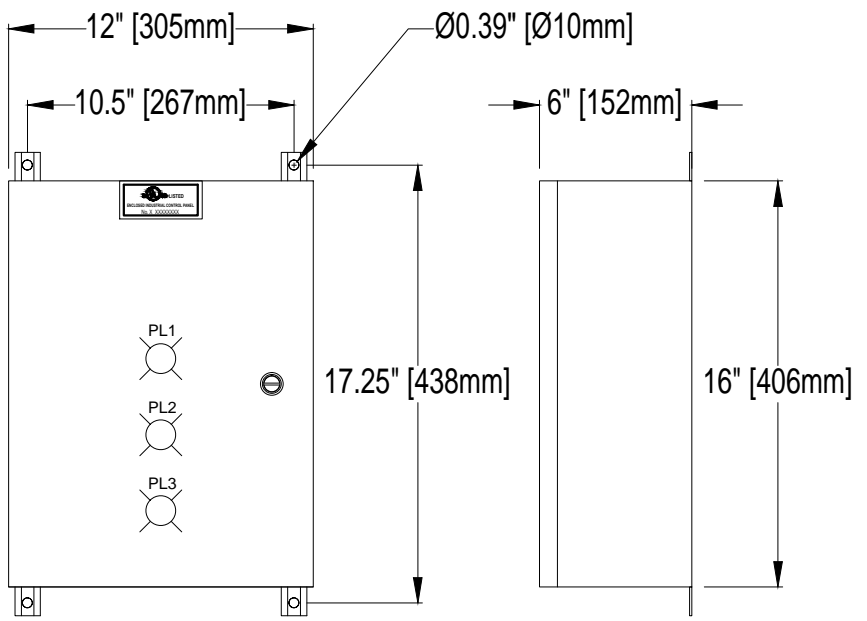

Leak Alarm Panel

Model: APA-LEAK-2-ULC

PER QUOTE DRAWING No.					
REV.	DESCRIPTION				
0.	FIRST ISSUE	30/09/19	DRAWING No. Q-Z1863936-SA		

Dimensions and External Layout

DESIG.	LABEL TEXT
PL1	SUPERVISORY POWER ON
PL2	LEAK 1
PL3	LEAK 2

NEMA/CSA 1 ENCLOSURE ASA 61 GREY