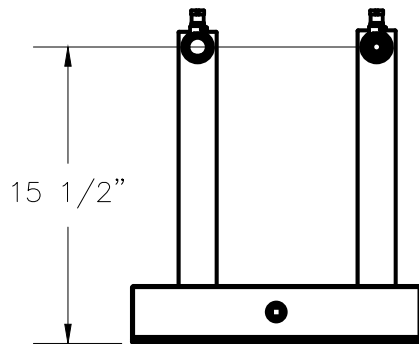

ALBANY PUMP CO. LTD.

DRWN. SMB 420 HARRY WALKER PARKWAY
NEWMARKET, ONT. CANADA L3Y 8P5

SCALE 1:10

CHK'D

SIM18-SBS

This drawing and the information depicted therein is the property of Albany Pump Co. Ltd. Copies are issued in strict confidence and shall not be reproduced, copied or used as the basis for the manufacture or sale of products without prior written permission of Albany Pump Co.