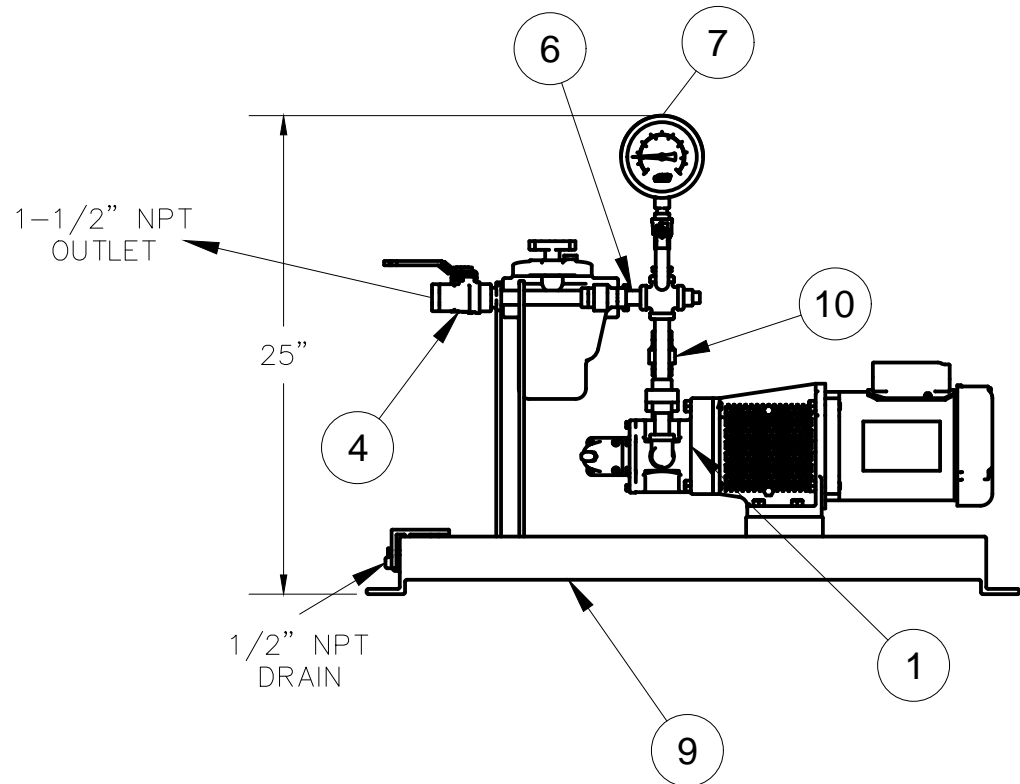

1-1/2" NPT
OUTLET

25"

1-1/2" FLEX HOSE
SUPPLIED LOOSE

1/2" NPT
DRAIN

1-1/2" NPT
INLET
FROM PUMP

1-1/2" NPT
OUTLET

ALBANY PUMP CO. LTD.

DRWN. SMB 420 HARRY WALKER PARKWAY
NEWMARKET, ONT. CANADA L3Y 8P5

SCALE 1:10

CHK'D

SIM18-SBS

This drawing and the information depicted therein is the property of Albany Pump Co. Ltd. Copies are issued in strict confidence and shall not be reproduced, copied or used as the basis for the manufacture or sale of products without prior written permission of Albany Pump Co.

ALBANY PUMP CO. LTD.

DRWN. SMB 420 HARRY WALKER PARKWAY
NEWMARKET, ONT. CANADA L3Y 8P5

SCALE 1:10

CHK'D

SIM18-SBS

This drawing and the information depicted therein is the property of Albany Pump Co. Ltd. Copies are issued in strict confidence and shall not be reproduced, copied or used as the basis for the manufacture or sale of products without prior written permission of Albany Pump Co.