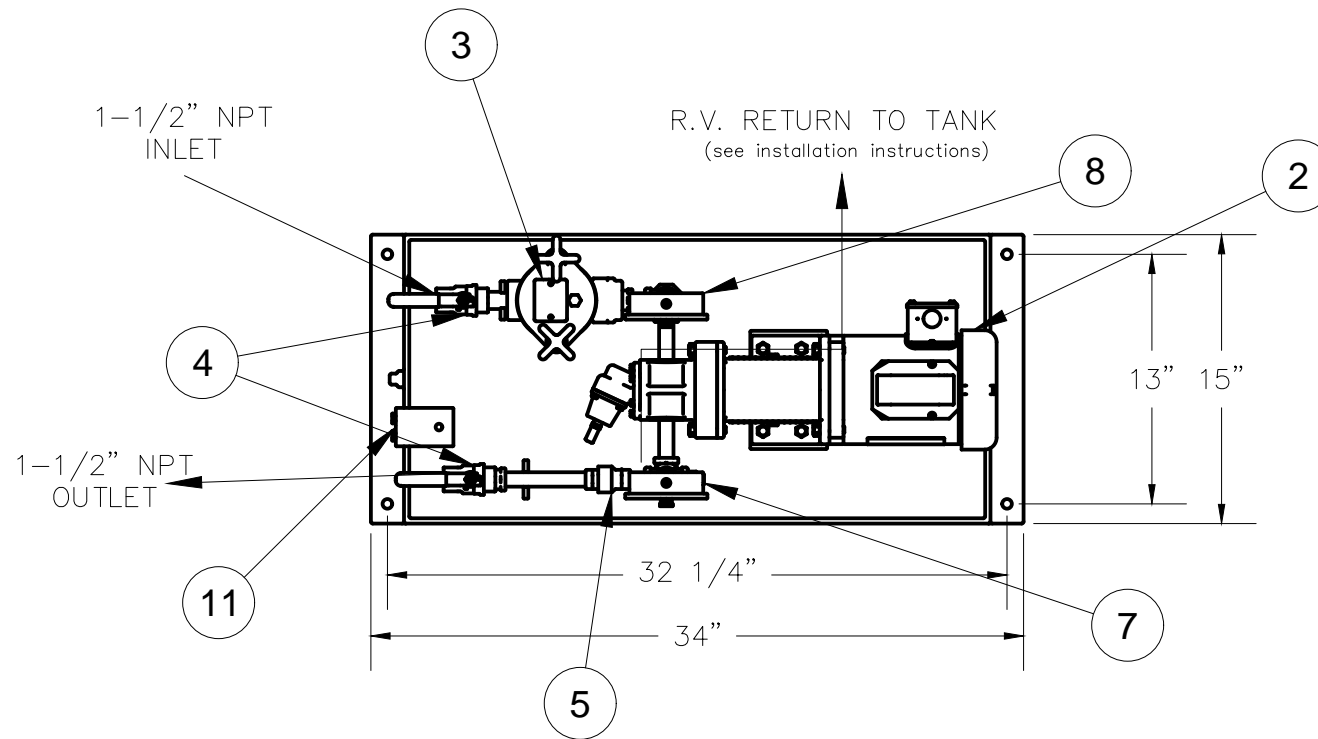

ALBANY PUMP CO. LTD.

DRWN. SMB 420 HARRY WALKER PARKWAY
NEWMARKET, ONT. CANADA L3Y 8P5

SCALE 1:10

CHK'D

SIM18-SBS

This drawing and the information depicted therein is the property of Albany Pump Co. Ltd. Copies are issued in strict confidence and shall not be reproduced, copied or used as the basis for the manufacture or sale of products without prior written permission of Albany Pump Co.