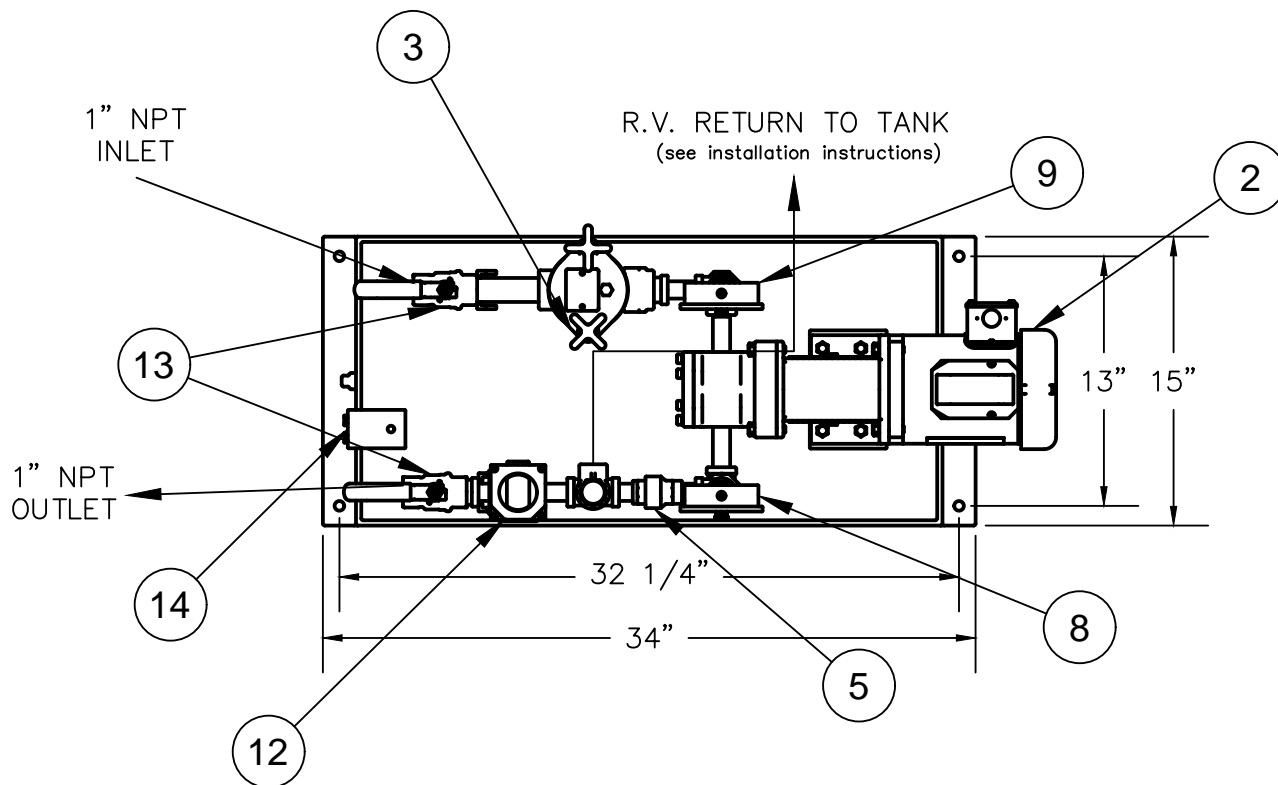

**ALBANY PUMP CO. LTD.**

DRWN. SMB 420 HARRY WALKER PARKWAY  
NEWMARKET, ONT. CANADA L3Y 8P5

SCALE 1:10 SIMPLEX FUEL OIL UNIT

CHK'D SIM05-SBS-A

This drawing and the information depicted therein is the property of Albany Pump Co. Ltd. Copies are issued in strict confidence and shall not be reproduced, copied or used as the basis for the manufacture or sale of products without prior written permission of Albany Pump Co.