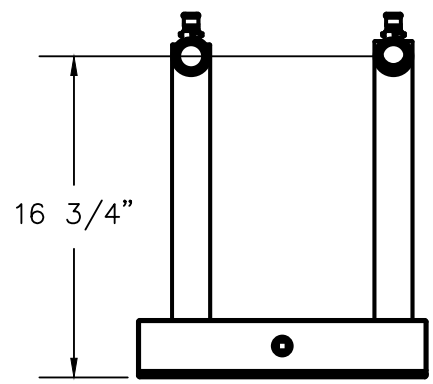

**ALBANY PUMP CO. LTD.**

DRWN. SMB 420 HARRY WALKER PARKWAY  
NEWMARKET, ONT. CANADA L3Y 8P5

SCALE 1:10 SIMPLEX FUEL OIL UNIT

CHK'D SIM05-SBS-A

This drawing and the information depicted therein is the property of Albany Pump Co. Ltd. Copies are issued in strict confidence and shall not be reproduced, copied or used as the basis for the manufacture or sale of products without prior written permission of Albany Pump Co.