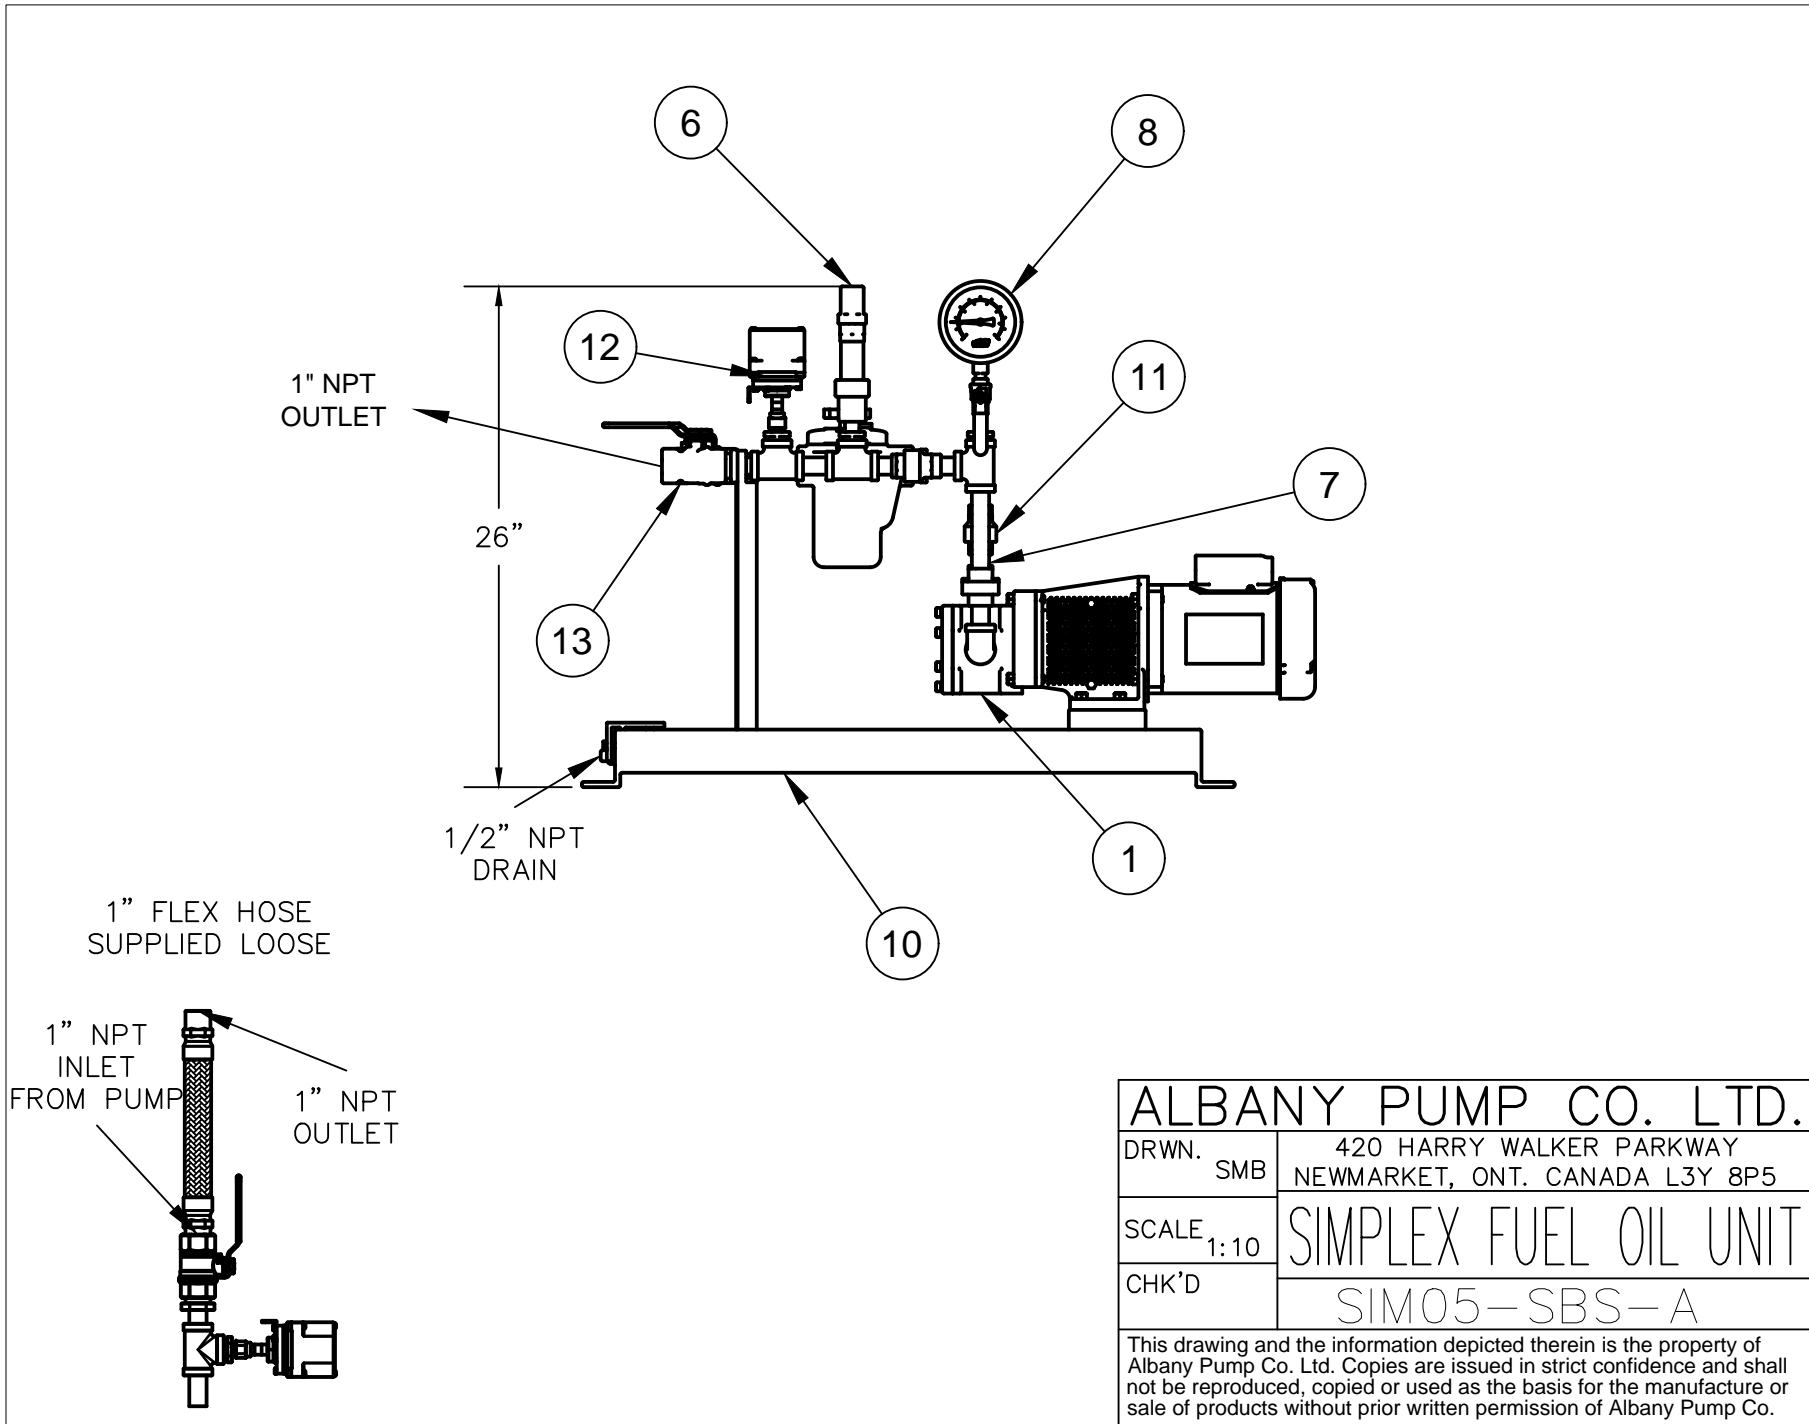

**ALBANY PUMP CO. LTD.**

DRWN. SMB 420 HARRY WALKER PARKWAY  
NEWMARKET, ONT. CANADA L3Y 8P5

SCALE 1:10 SIMPLEX FUEL OIL UNIT

CHK'D SIM05-SBS-A

This drawing and the information depicted therein is the property of Albany Pump Co. Ltd. Copies are issued in strict confidence and shall not be reproduced, copied or used as the basis for the manufacture or sale of products without prior written permission of Albany Pump Co.

ALBANY PUMP CO. LTD.	
DRWN. SMB	420 HARRY WALKER PARKWAY NEWMARKET, ONT. CANADA L3Y 8P5
SCALE 1:10	SIMPLEX FUEL OIL UNIT
CHK'D	SIM05-SBS-A

This drawing and the information depicted therein is the property of Albany Pump Co. Ltd. Copies are issued in strict confidence and shall not be reproduced, copied or used as the basis for the manufacture or sale of products without prior written permission of Albany Pump Co.