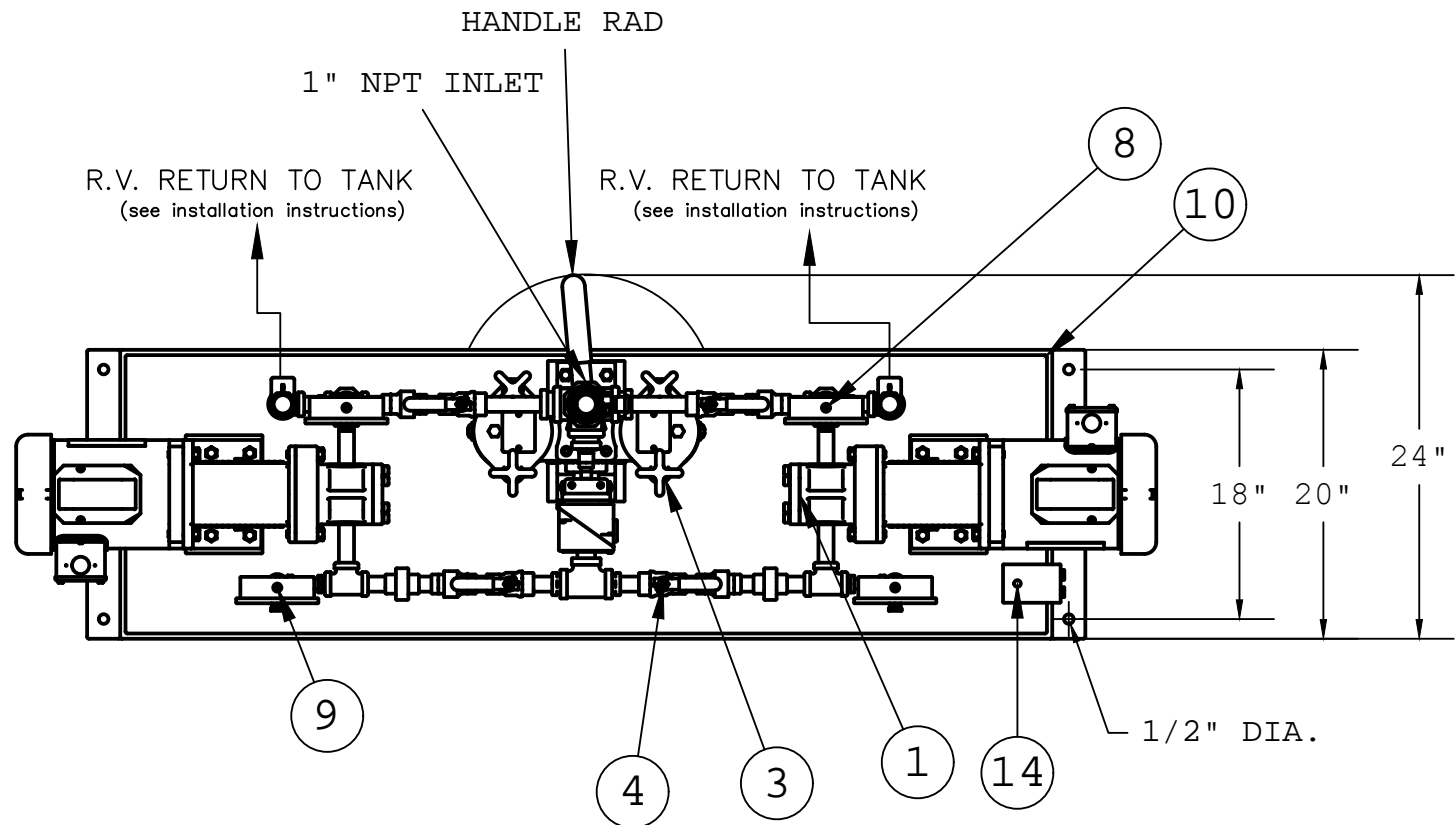

1" NPT
OUTLET

ALBANY PUMP CO. LTD.

DRWN. SMB 420 HARRY WALKER PARKWAY
NEWMARKET, ONT. CANADA L3Y 8P5

SCALE NONE DUPLEX FUEL OIL UNIT

CHK'D DUP05-DBS-A

This drawing and the information depicted therein is the property of Albany Pump Co. Ltd. Copies are issued in strict confidence and shall not be reproduced, copied or used as the basis for the manufacture or sale of products without prior written permission of Albany Pump Co.

ALBANY PUMP CO. LTD.	
DRWN. SMB	420 HARRY WALKER PARKWAY NEWMARKET, ONT. CANADA L3Y 8P5
SCALE NONE	DUPLX FUEL OIL UNIT
CHK'D	DUP05-DBS-A

This drawing and the information depicted therein is the property of Albany Pump Co. Ltd. Copies are issued in strict confidence and shall not be reproduced, copied or used as the basis for the manufacture or sale of products without prior written permission of Albany Pump Co.