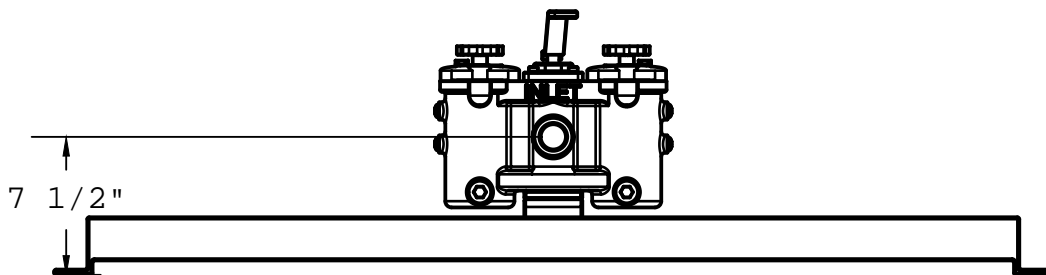

1" NPT
OUTLET

ALBANY PUMP CO. LTD.

DRWN. SMB 420 HARRY WALKER PARKWAY
NEWMARKET, ONT. CANADA L3Y 8P5

SCALE NONE DUPLEX FUEL OIL UNIT

CHK'D DUP05-DBS-A

This drawing and the information depicted therein is the property of Albany Pump Co. Ltd. Copies are issued in strict confidence and shall not be reproduced, copied or used as the basis for the manufacture or sale of products without prior written permission of Albany Pump Co.