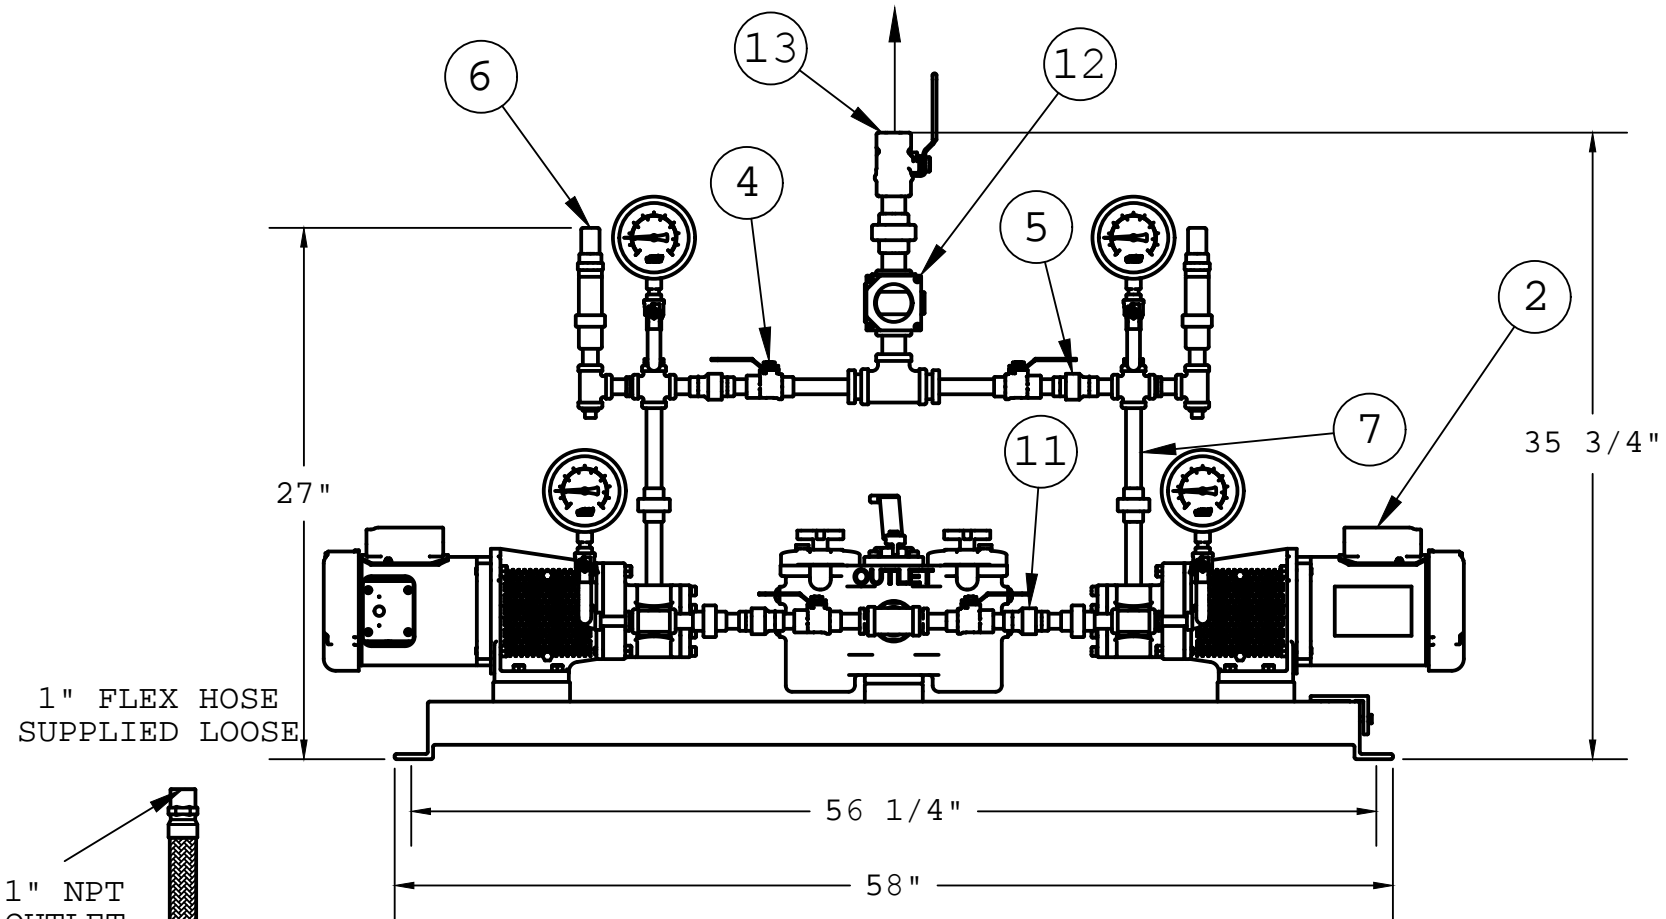

ALBANY PUMP CO. LTD.	
DRWN. SMB	420 HARRY WALKER PARKWAY NEWMARKET, ONT. CANADA L3Y 8P5
SCALE NONE	DUPLEX FUEL OIL UNIT
CHK'D	DUP05-DBS-A

This drawing and the information depicted therein is the property of Albany Pump Co. Ltd. Copies are issued in strict confidence and shall not be reproduced, copied or used as the basis for the manufacture or sale of products without prior written permission of Albany Pump Co.

1" NPT
OUTLET

ALBANY PUMP CO. LTD.

DRWN. SMB 420 HARRY WALKER PARKWAY
NEWMARKET, ONT. CANADA L3Y 8P5

SCALE NONE DUPLEX FUEL OIL UNIT

CHK'D DUP05-DBS-A

This drawing and the information depicted therein is the property of Albany Pump Co. Ltd. Copies are issued in strict confidence and shall not be reproduced, copied or used as the basis for the manufacture or sale of products without prior written permission of Albany Pump Co.

ALBANY PUMP CO. LTD.	
DRWN. SMB	420 HARRY WALKER PARKWAY NEWMARKET, ONT. CANADA L3Y 8P5
SCALE NONE	DUPLX FUEL OIL UNIT
CHK'D	DUP05-DBS-A

This drawing and the information depicted therein is the property of Albany Pump Co. Ltd. Copies are issued in strict confidence and shall not be reproduced, copied or used as the basis for the manufacture or sale of products without prior written permission of Albany Pump Co.