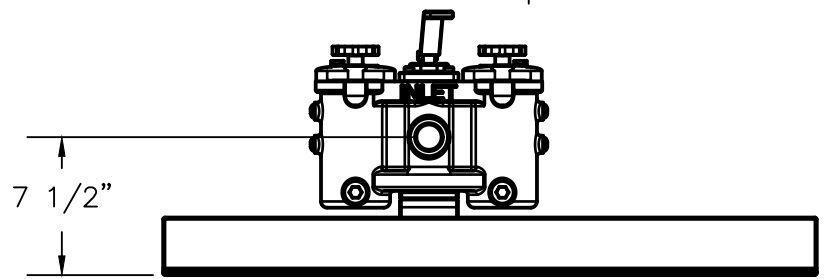

1" FLEX HOSE  
SUPPLIED LOOSE

ALBANY PUMP CO. LTD.	
DRWN. SMB	420 HARRY WALKER PARKWAY NEWMARKET, ONT. CANADA L3Y 8P5
SCALE 1:10	DUPLIX FUEL OIL UNIT
CHK'D	DUPO3-DBS-D

This drawing and the information depicted therein is the property of Albany Pump Co. Ltd. Copies are issued in strict confidence and shall not be reproduced, copied or used as the basis for the manufacture or sale of products without prior written permission of Albany Pump Co.