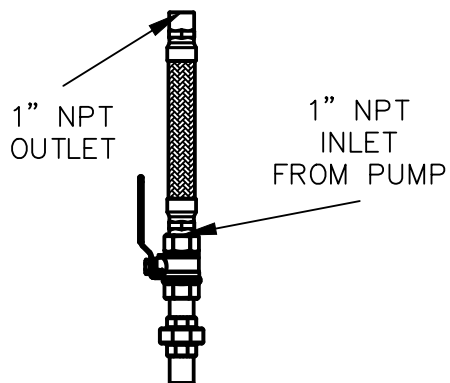

ALBANY PUMP CO. LTD.	
DRWN. SMB	420 HARRY WALKER PARKWAY NEWMARKET, ONT. CANADA L3Y 8P5
SCALE NONE	DUPLEX FUEL OIL UNIT
CHK'D	DUP03-DBS-D

This drawing and the information depicted therein is the property of Albany Pump Co. Ltd. Copies are issued in strict confidence and shall not be reproduced, copied or used as the basis for the manufacture or sale of products without prior written permission of Albany Pump Co.

1" FLEX HOSE  
SUPPLIED LOOSE

ALBANY PUMP CO. LTD.	
DRWN. SMB	420 HARRY WALKER PARKWAY NEWMARKET, ONT. CANADA L3Y 8P5
SCALE 1:10	DUPLIX FUEL OIL UNIT
CHK'D	DUPO3-DBS-D

This drawing and the information depicted therein is the property of Albany Pump Co. Ltd. Copies are issued in strict confidence and shall not be reproduced, copied or used as the basis for the manufacture or sale of products without prior written permission of Albany Pump Co.

ALBANY PUMP CO. LTD.	
DRWN. SMB	420 HARRY WALKER PARKWAY NEWMARKET, ONT. CANADA L3Y 8P5
SCALE 1:10	DUPLIX FUEL OIL UNIT
CHK'D	DUPO3-DBS-D
This drawing and the information depicted therein is the property of Albany Pump Co. Ltd. Copies are issued in strict confidence and shall not be reproduced, copied or used as the basis for the manufacture or sale of products without prior written permission of Albany Pump Co.	