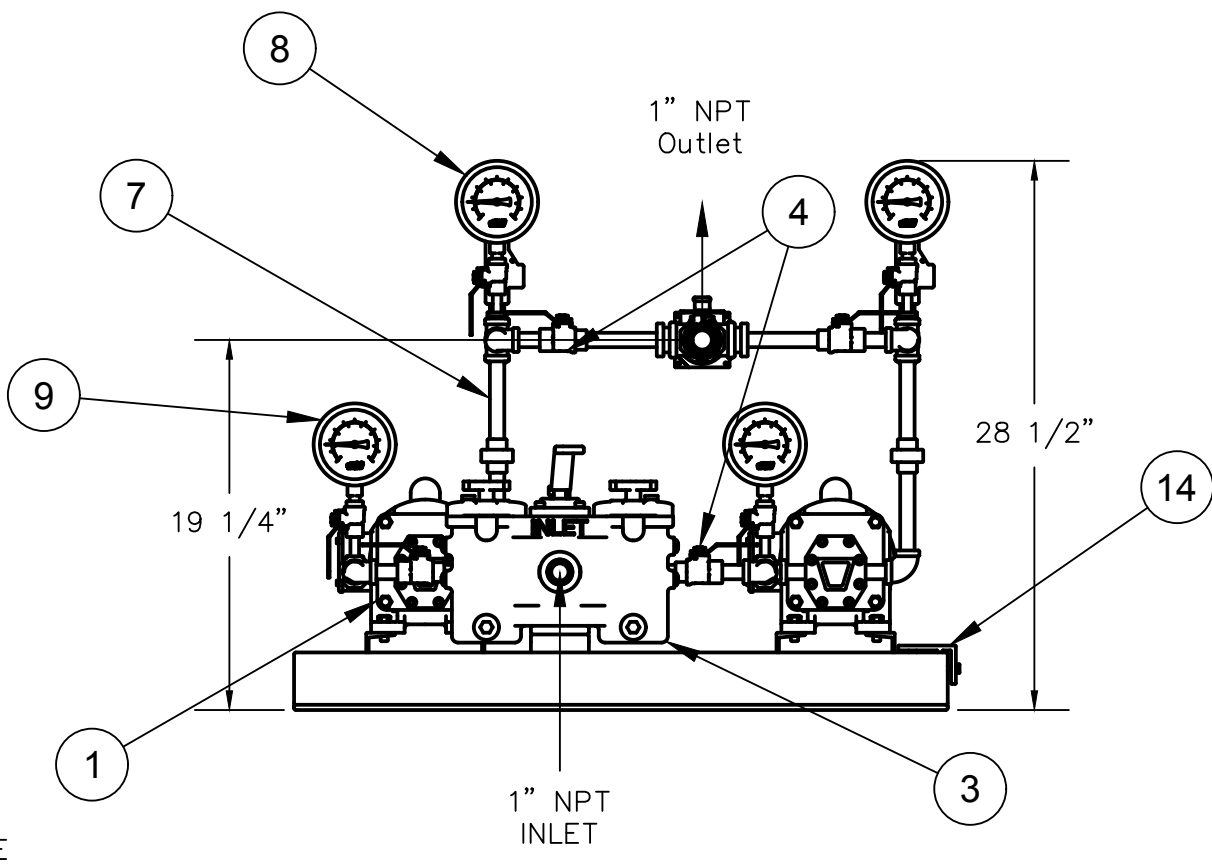

ALBANY PUMP CO. LTD.	
DRWN. SMB	420 HARRY WALKER PARKWAY NEWMARKET, ONT. CANADA L3Y 8P5
SCALE NONE	DUPLEX FUEL OIL UNIT
CHK'D	DUP03-DBS-D

This drawing and the information depicted therein is the property of Albany Pump Co. Ltd. Copies are issued in strict confidence and shall not be reproduced, copied or used as the basis for the manufacture or sale of products without prior written permission of Albany Pump Co.

1" FLEX HOSE  
SUPPLIED LOOSE

ALBANY PUMP CO. LTD.	
DRWN. SMB	420 HARRY WALKER PARKWAY NEWMARKET, ONT. CANADA L3Y 8P5
SCALE 1:10	DUPLIX FUEL OIL UNIT
CHK'D	DUPO3-DBS-D

This drawing and the information depicted therein is the property of Albany Pump Co. Ltd. Copies are issued in strict confidence and shall not be reproduced, copied or used as the basis for the manufacture or sale of products without prior written permission of Albany Pump Co.

ALBANY PUMP CO. LTD.	
DRWN. SMB	420 HARRY WALKER PARKWAY NEWMARKET, ONT. CANADA L3Y 8P5
SCALE 1:10	DUPLIX FUEL OIL UNIT
CHK'D	DUPO3-DBS-D
This drawing and the information depicted therein is the property of Albany Pump Co. Ltd. Copies are issued in strict confidence and shall not be reproduced, copied or used as the basis for the manufacture or sale of products without prior written permission of Albany Pump Co.	