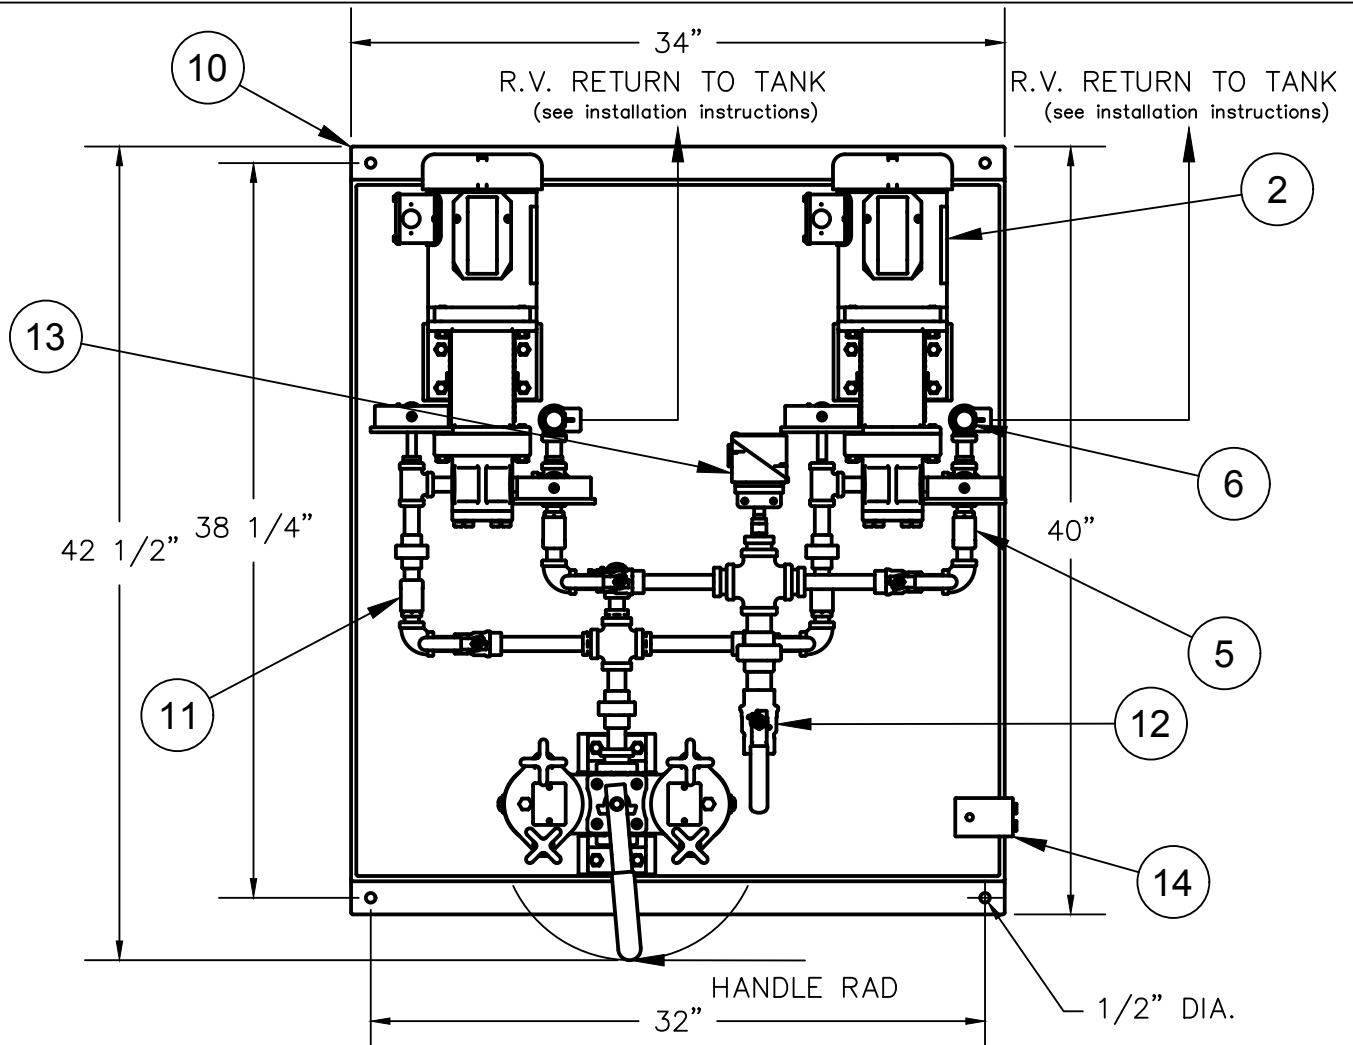

ALBANY PUMP CO. LTD.	
DRWN. SMB	420 HARRY WALKER PARKWAY NEWMARKET, ONT. CANADA L3Y 8P5
SCALE NONE	DUPLEX FUEL OIL UNIT
CHK'D	DUP03-DBS-D

This drawing and the information depicted therein is the property of Albany Pump Co. Ltd. Copies are issued in strict confidence and shall not be reproduced, copied or used as the basis for the manufacture or sale of products without prior written permission of Albany Pump Co.

1" FLEX HOSE  
SUPPLIED LOOSE

ALBANY PUMP CO. LTD.	
DRWN. SMB	420 HARRY WALKER PARKWAY NEWMARKET, ONT. CANADA L3Y 8P5
SCALE 1:10	DUPLIX FUEL OIL UNIT
CHK'D	DUPO3-DBS-D

This drawing and the information depicted therein is the property of Albany Pump Co. Ltd. Copies are issued in strict confidence and shall not be reproduced, copied or used as the basis for the manufacture or sale of products without prior written permission of Albany Pump Co.

ALBANY PUMP CO. LTD.	
DRWN. SMB	420 HARRY WALKER PARKWAY NEWMARKET, ONT. CANADA L3Y 8P5
SCALE 1:10	DUPLIX FUEL OIL UNIT
CHK'D	DUPO3-DBS-D
This drawing and the information depicted therein is the property of Albany Pump Co. Ltd. Copies are issued in strict confidence and shall not be reproduced, copied or used as the basis for the manufacture or sale of products without prior written permission of Albany Pump Co.	