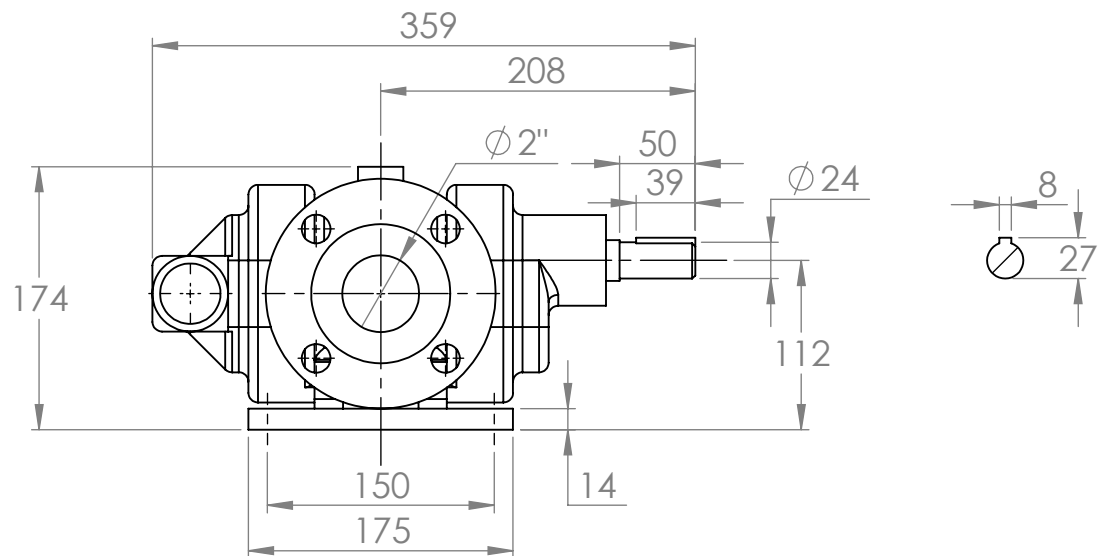

2

1

B

B

A

A

ALBANY PUMP CO. LTD.

Copyright © 2016 Albany Pump Co. Ltd. All rights reserved. This drawing and the information contained or depicted herein are the sole property of Albany Pump Co. Ltd. Copies are communicated to the recipient in strict confidence and may not be retransmitted, published, reproduced, copied or used in any manner, including as the basis for the manufacture or sale of any products, without the express prior written consent of Albany Pump Co. Ltd..

TITLE:	
SIZE	DWG. NO.
A	R200
SCALE: 1:5	SHEET 1 OF 1

2

1