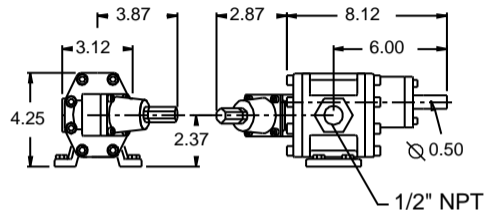

03 Series

CLOSE COUPLED PUMP

PEDESTAL PUMP

BASE MOUNTED PUMP

HP	NEMA	* MOTOR
1/3	56C	7.3"
1/2	56C	7.8"
3/4	56C	8.63"
1	56C	8.95"
1-1/2	145TC	10.8"
2	145TC	11.3"