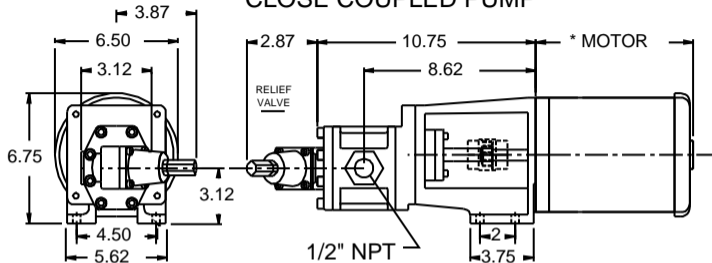

03 Series

CLOSE COUPLED PUMP

PEDESTAL PUMP

BASE MOUNTED PUMP

HP	NEMA	* MOTOR
1/3	56C	7.3"
1/2	56C	7.8"
3/4	56C	8.63"
1	56C	8.95"
1-1/2	145TC	10.8"
2	145TC	11.3"