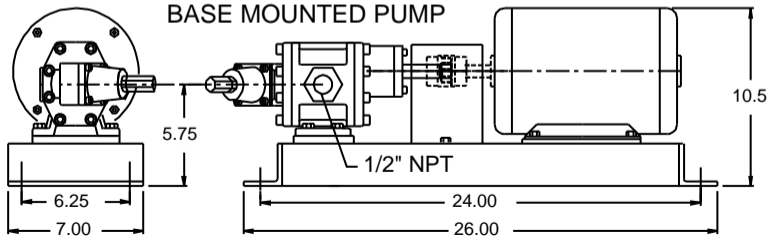

03 Series

CLOSE COUPLED PUMP

PEDESTAL PUMP

BASE MOUNTED PUMP

HP	NEMA	* MOTOR
1/3	56C	7.3"
1/2	56C	7.8"
3/4	56C	8.63"
1	56C	8.95"
1-1/2	145TC	10.8"
2	145TC	11.3"