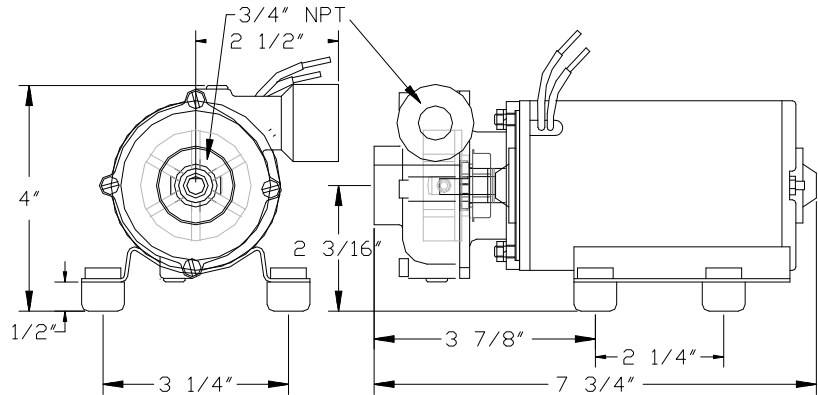

Albany Pump Co.

420 HARRY WALKER PARKWAY
 NEWMARKET, ONTARIO. L3Y 8P5
 Telephone 888-334-3348 Fax 888-335-3391
 e-mail: sales@albanyump.com

Since 1906

24 Volt DC Centrifugal Pump

Model # CP75B-MB-DC02

DIMENSIONS :

FEATURES :

- Close coupled with pump-12 / 24 v motor unit.
- All bronze construction with stainless steel shafts.
- Buna Shaft Seal.
- Open Impeller design.

PERFORMANCE :

Head in Feet	Capacity US/gpm	Diff. Press. psi
8.0	13.1 US/gpm	3.46 psi
10.0	12.45 US/gpm	4.34 psi
11.0	11.81 US/gpm	4.76 psi
12.0	11.16 US/gpm	5.20 psi
13.0	10.52 US/gpm	5.63 psi
14.0	9.74 US/gpm	6.06 psi
15.0	9.10 US/gpm	6.50 psi
16.0	8.32 US/gpm	6.93 psi
17.0	7.42 US/gpm	7.36 psi
18.0	6.65 US/gpm	7.80 psi