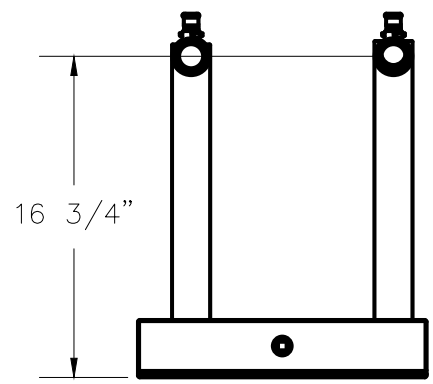

ALBANY PUMP CO. LTD.

DRWN. SMB

420 HARRY WALKER PARKWAY
NEWMARKET, ONT. CANADA L3Y 8P5

SCALE 1:10

SIMPLEX FUEL OIL UNIT

CHK'D

SIM10-SBS-A

This drawing and the information depicted therein is the property of Albany Pump Co. Ltd. Copies are issued in strict confidence and shall not be reproduced, copied or used as the basis for the manufacture or sale of products without prior written permission of Albany Pump Co.