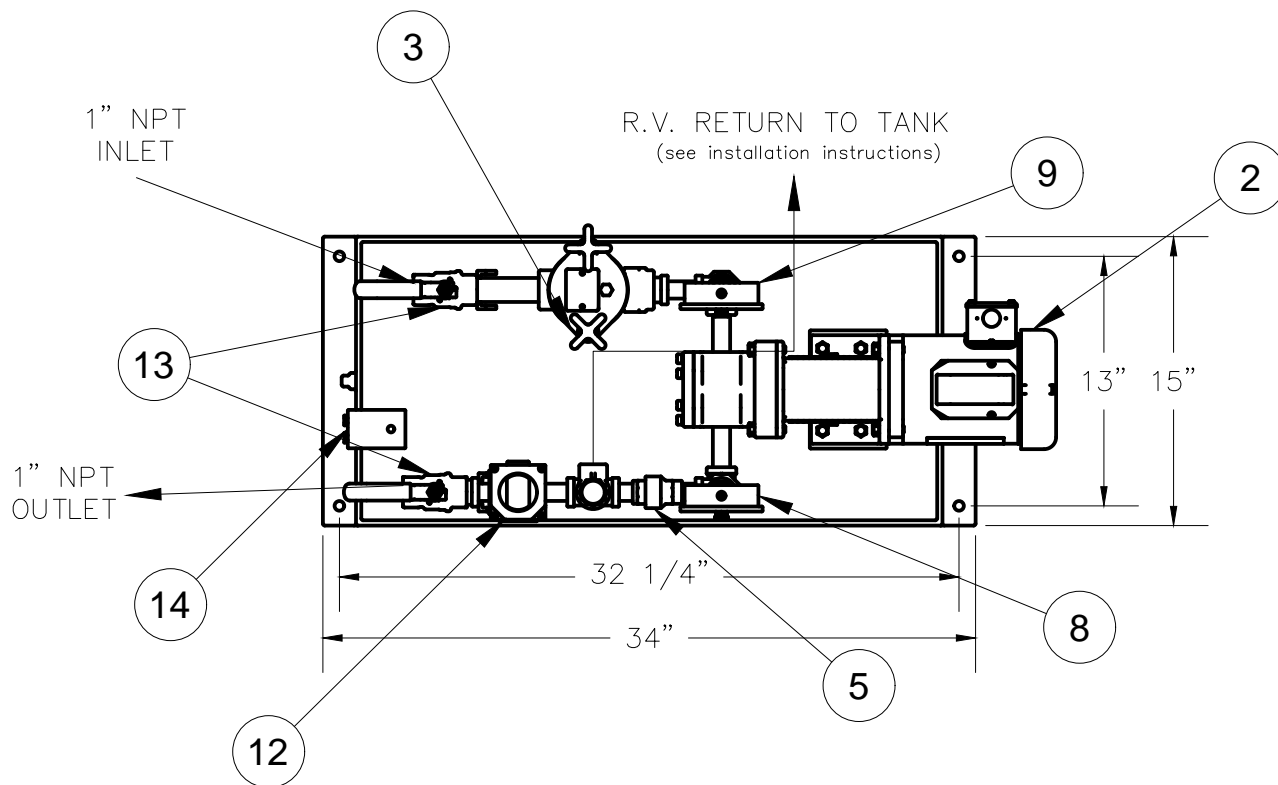

ALBANY PUMP CO. LTD.

DRWN. SMB

420 HARRY WALKER PARKWAY
NEWMARKET, ONT. CANADA L3Y 8P5

SCALE 1:10

SIMPLEX FUEL OIL UNIT

CHK'D

SIM10-SBS-A

This drawing and the information depicted therein is the property of Albany Pump Co. Ltd. Copies are issued in strict confidence and shall not be reproduced, copied or used as the basis for the manufacture or sale of products without prior written permission of Albany Pump Co.