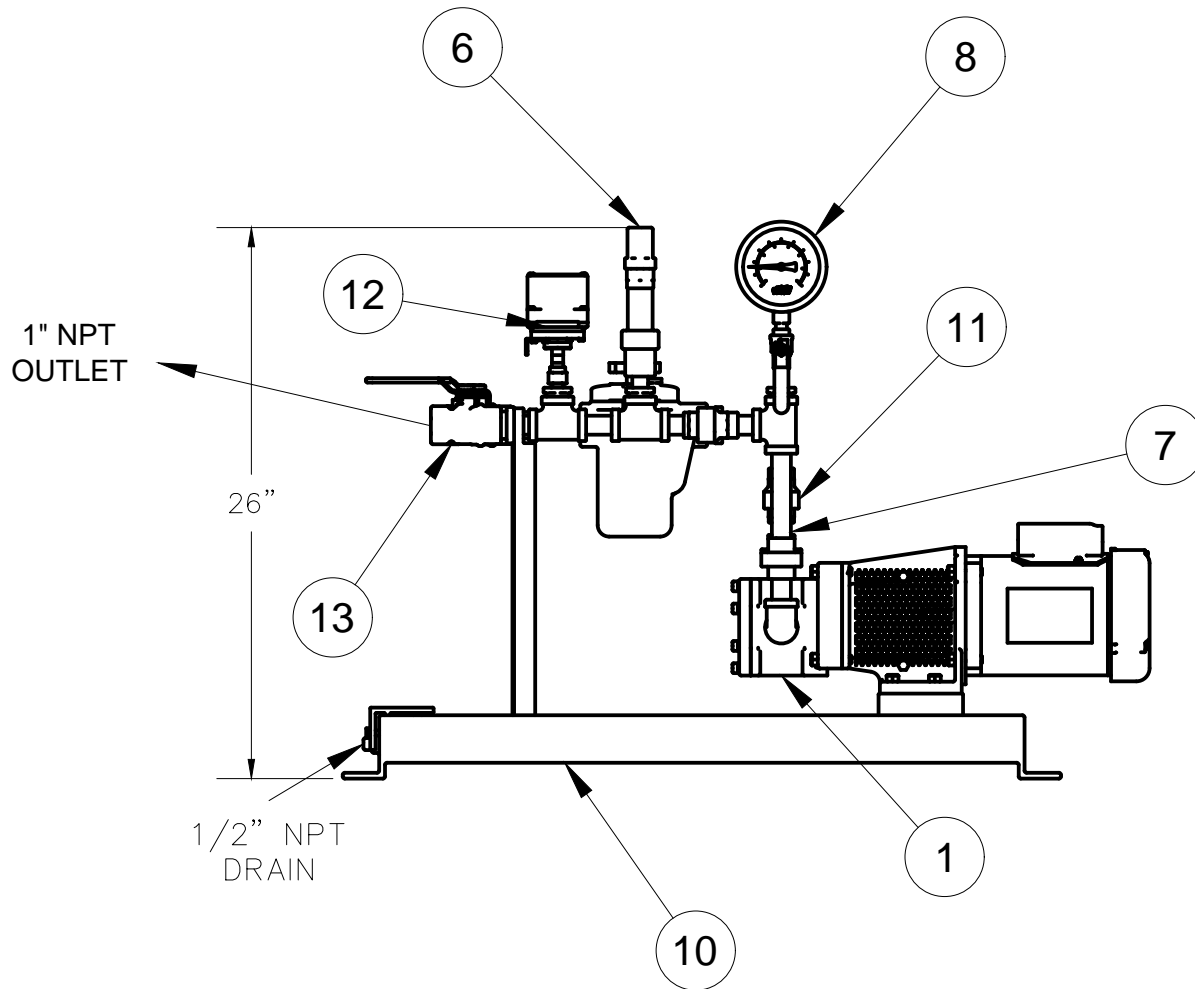

ALBANY PUMP CO. LTD.

DRWN. SMB 420 HARRY WALKER PARKWAY
NEWMARKET, ONT. CANADA L3Y 8P5

SCALE NONE SIMPLEX FUEL OIL UNIT

CHK'D SIM10-SBS-A

This drawing and the information depicted therein is the property of Albany Pump Co. Ltd. Copies are issued in strict confidence and shall not be reproduced, copied or used as the basis for the manufacture or sale of products without prior written permission of Albany Pump Co.

ALBANY PUMP CO. LTD.

DRWN. SMB

420 HARRY WALKER PARKWAY
NEWMARKET, ONT. CANADA L3Y 8P5

SCALE 1:10

SIMPLEX FUEL OIL UNIT

CHK'D

SIM10-SBS-A

This drawing and the information depicted therein is the property of Albany Pump Co. Ltd. Copies are issued in strict confidence and shall not be reproduced, copied or used as the basis for the manufacture or sale of products without prior written permission of Albany Pump Co.