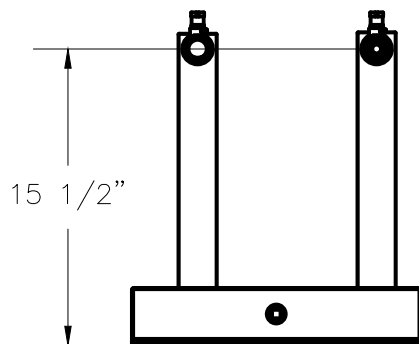

# ALBANY PUMP CO. LTD.

DRWN. SMB

420 HARRY WALKER PARKWAY  
NEWMARKET, ONT. CANADA L3Y 8P5

SCALE 1:10

SIMPLEX FUEL OIL UNIT

CHK'D

SIM03-SBS-A

This drawing and the information depicted therein is the property of Albany Pump Co. Ltd. Copies are issued in strict confidence and shall not be reproduced, copied or used as the basis for the manufacture or sale of products without prior written permission of Albany Pump Co.