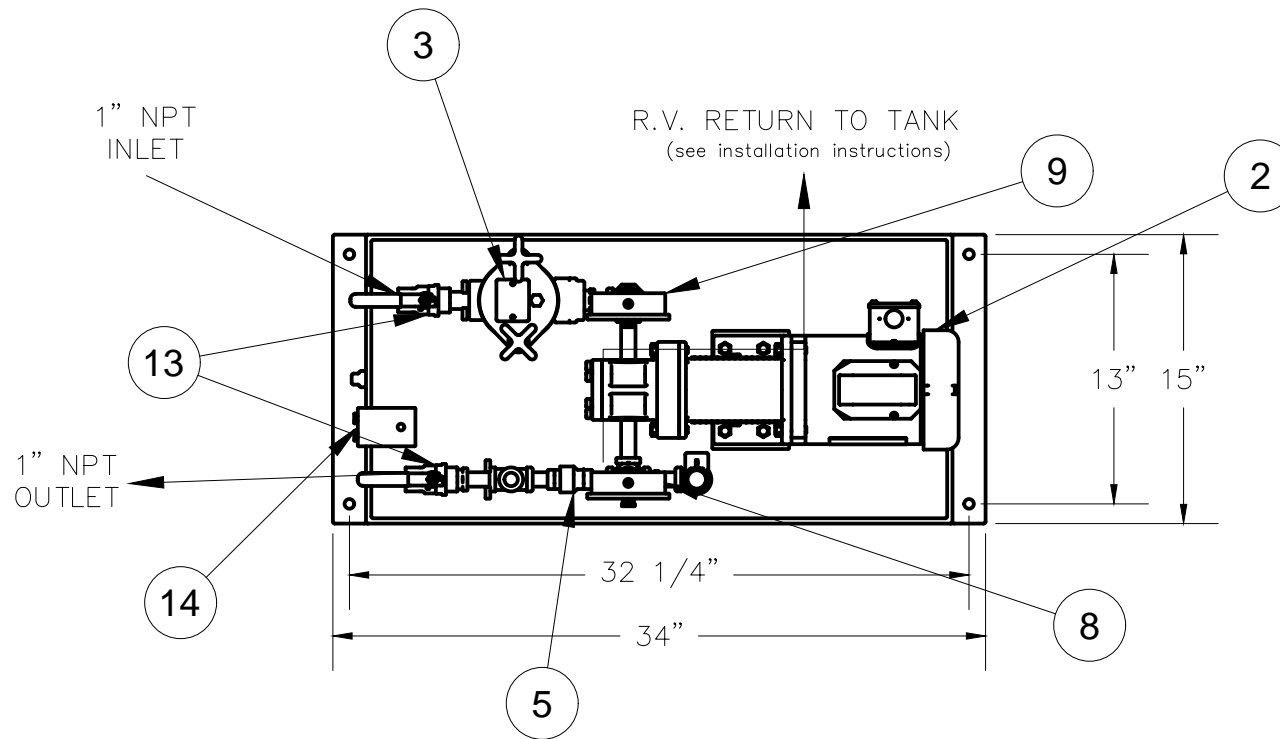

# ALBANY PUMP CO. LTD.

DRWN. SMB

420 HARRY WALKER PARKWAY  
NEWMARKET, ONT. CANADA L3Y 8P5

SCALE 1:10

SIMPLEX FUEL OIL UNIT

CHK'D

SIM03-SBS-A

This drawing and the information depicted therein is the property of Albany Pump Co. Ltd. Copies are issued in strict confidence and shall not be reproduced, copied or used as the basis for the manufacture or sale of products without prior written permission of Albany Pump Co.

ALBANY PUMP CO. LTD.	
DRWN. SMB	420 HARRY WALKER PARKWAY NEWMARKET, ONT. CANADA L3Y 8P5
SCALE 1:10	SIMPLEX FUEL OIL UNIT
CHK'D	SIM03-SBS-A

This drawing and the information depicted therein is the property of Albany Pump Co. Ltd. Copies are issued in strict confidence and shall not be reproduced, copied or used as the basis for the manufacture or sale of products without prior written permission of Albany Pump Co.