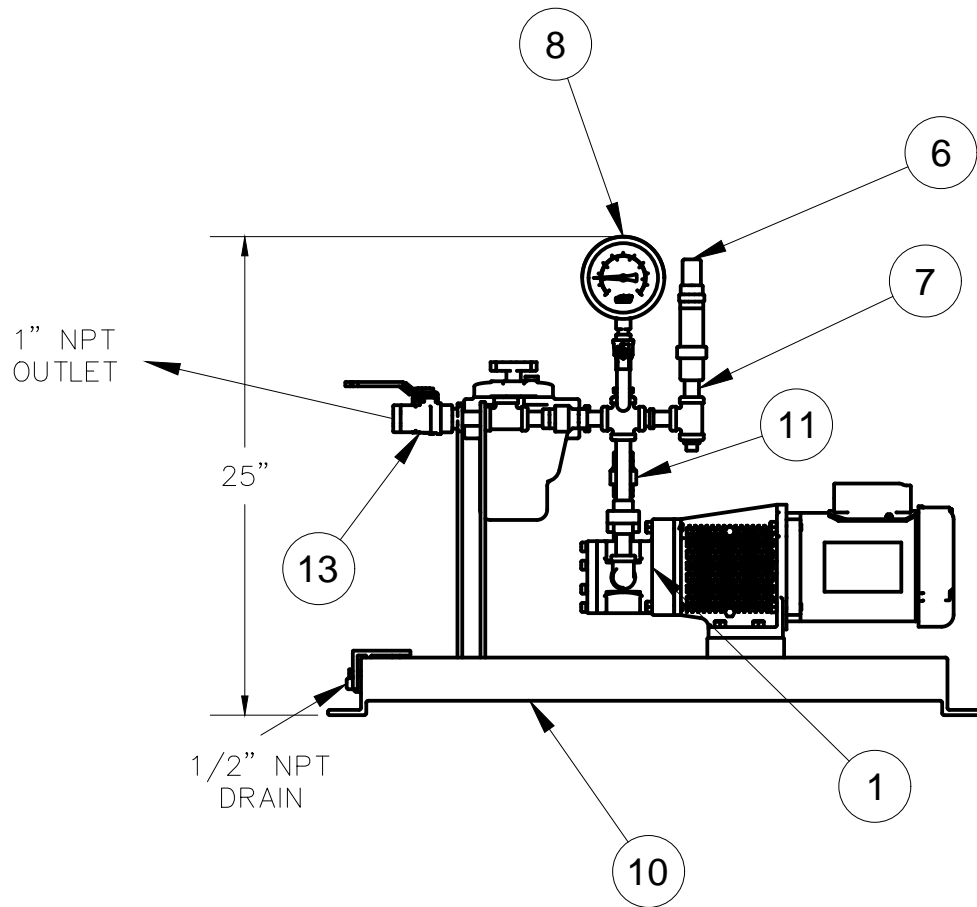

ALBANY PUMP CO. LTD.	
DRWN. SMB	420 HARRY WALKER PARKWAY NEWMARKET, ONT. CANADA L3Y 8P5
SCALE NONE	SIMPLEX FUEL OIL UNIT
CHK'D	SIM03-SBS-A

This drawing and the information depicted therein is the property of Albany Pump Co. Ltd. Copies are issued in strict confidence and shall not be reproduced, copied or used as the basis for the manufacture or sale of products without prior written permission of Albany Pump Co.

# ALBANY PUMP CO. LTD.

DRWN. SMB

420 HARRY WALKER PARKWAY  
NEWMARKET, ONT. CANADA L3Y 8P5

SCALE 1:10

SIMPLEX FUEL OIL UNIT

CHK'D

SIM03-SBS-A

This drawing and the information depicted therein is the property of Albany Pump Co. Ltd. Copies are issued in strict confidence and shall not be reproduced, copied or used as the basis for the manufacture or sale of products without prior written permission of Albany Pump Co.

ALBANY PUMP CO. LTD.	
DRWN. SMB	420 HARRY WALKER PARKWAY NEWMARKET, ONT. CANADA L3Y 8P5
SCALE 1:10	SIMPLEX FUEL OIL UNIT
CHK'D	SIM03-SBS-A

This drawing and the information depicted therein is the property of Albany Pump Co. Ltd. Copies are issued in strict confidence and shall not be reproduced, copied or used as the basis for the manufacture or sale of products without prior written permission of Albany Pump Co.