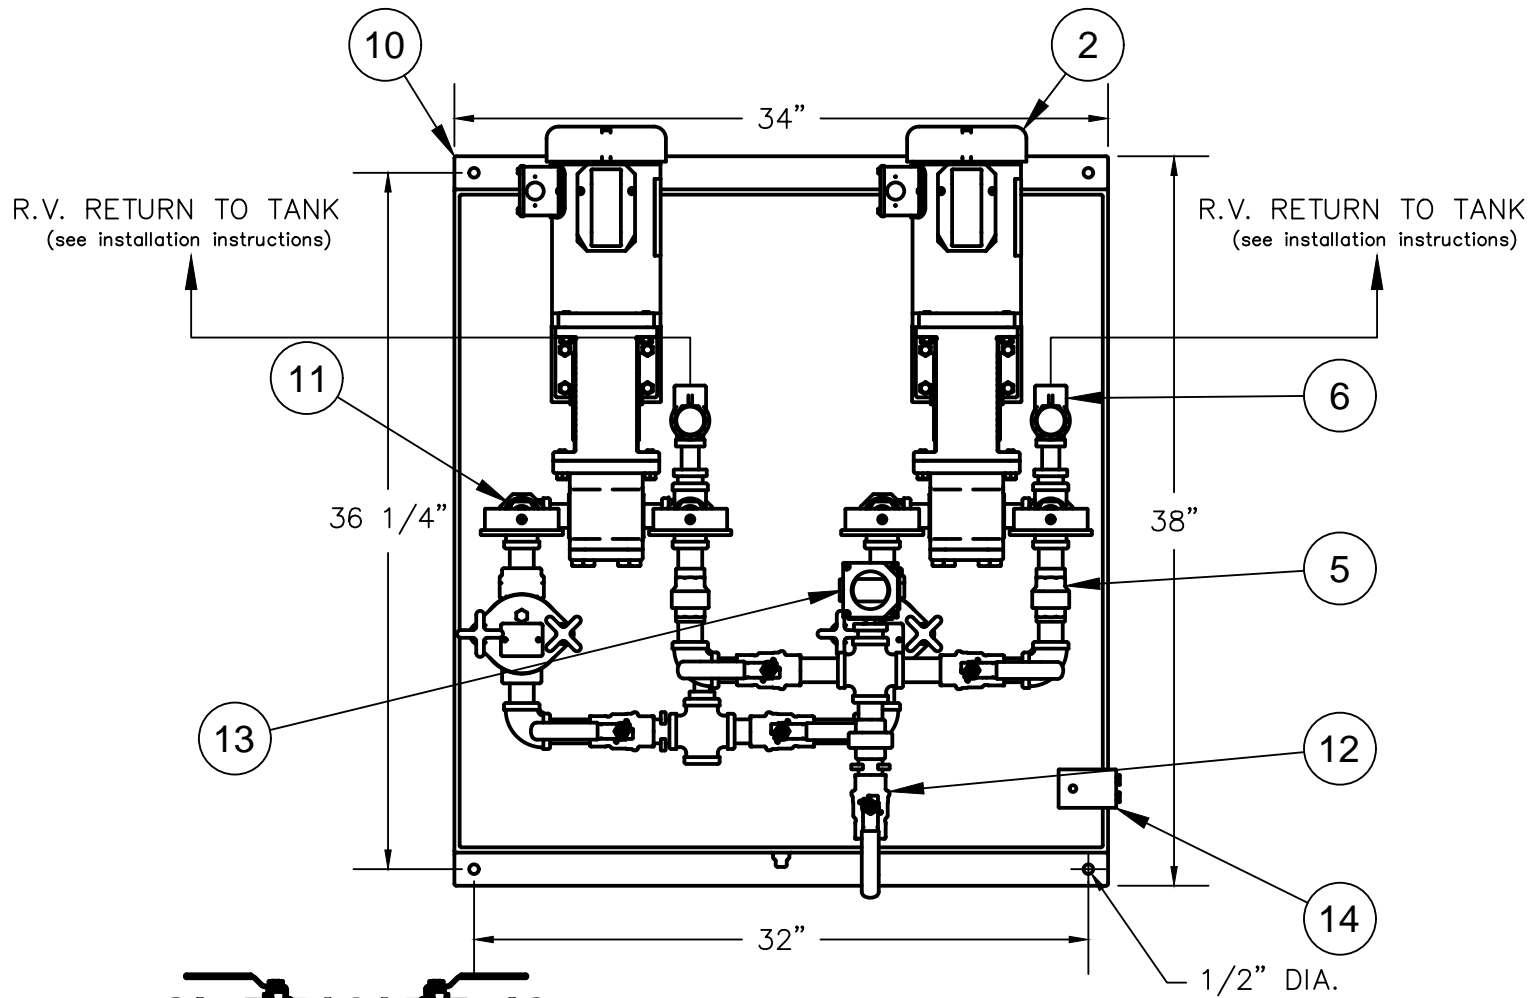

ALBANY PUMP CO. LTD.	
DRWN. SMB	420 HARRY WALKER PARKWAY NEWMARKET, ONT. CANADA L3Y 8P5
SCALE NONE	DUPLEX FUEL OIL UNIT
CHK'D	DUPO3-SBS-D

This drawing and the information depicted therein is the property of Albany Pump Co. Ltd. Copies are issued in strict confidence and shall not be reproduced, copied or used as the basis for the manufacture or sale of products without prior written permission of Albany Pump Co.

1" FLEX HOSE
SUPPLIED LOOSE

ALBANY PUMP CO. LTD.	
DRWN. SMB	420 HARRY WALKER PARKWAY NEWMARKET, ONT. CANADA L3Y 8P5
SCALE 1:10	DUPLIX FUEL OIL UNIT
CHK'D	DUPO3-SBS-D

This drawing and the information depicted therein is the property of Albany Pump Co. Ltd. Copies are issued in strict confidence and shall not be reproduced, copied or used as the basis for the manufacture or sale of products without prior written permission of Albany Pump Co.

ALBANY PUMP CO. LTD.	
DRWN. SMB	420 HARRY WALKER PARKWAY NEWMARKET, ONT. CANADA L3Y 8P5
SCALE 1:10	DUPLX FUEL OIL UNIT
CHK'D	DUPO3-SBS-D

This drawing and the information depicted therein is the property of Albany Pump Co. Ltd. Copies are issued in strict confidence and shall not be reproduced, copied or used as the basis for the manufacture or sale of products without prior written permission of Albany Pump Co.