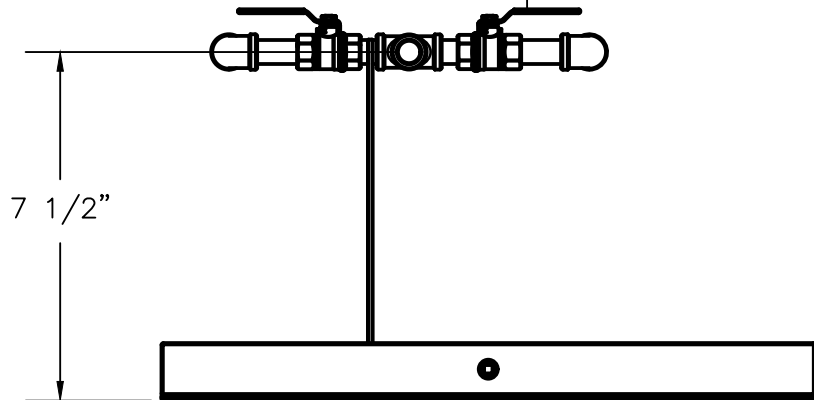

ALBANY PUMP CO. LTD.	
DRWN. SMB	420 HARRY WALKER PARKWAY NEWMARKET, ONT. CANADA L3Y 8P5
SCALE NONE	DUPLEX FUEL OIL UNIT
CHK'D	DUPO3-SBS-D

This drawing and the information depicted therein is the property of Albany Pump Co. Ltd. Copies are issued in strict confidence and shall not be reproduced, copied or used as the basis for the manufacture or sale of products without prior written permission of Albany Pump Co.

1" FLEX HOSE
SUPPLIED LOOSE

ALBANY PUMP CO. LTD.	
DRWN. SMB	420 HARRY WALKER PARKWAY NEWMARKET, ONT. CANADA L3Y 8P5
SCALE 1:10	DUPLIX FUEL OIL UNIT
CHK'D	DUPO3-SBS-D

This drawing and the information depicted therein is the property of Albany Pump Co. Ltd. Copies are issued in strict confidence and shall not be reproduced, copied or used as the basis for the manufacture or sale of products without prior written permission of Albany Pump Co.

ALBANY PUMP CO. LTD.	
DRWN. SMB	420 HARRY WALKER PARKWAY NEWMARKET, ONT. CANADA L3Y 8P5
SCALE 1:10	DUPLX FUEL OIL UNIT
CHK'D	DUPO3-SBS-D

This drawing and the information depicted therein is the property of Albany Pump Co. Ltd. Copies are issued in strict confidence and shall not be reproduced, copied or used as the basis for the manufacture or sale of products without prior written permission of Albany Pump Co.