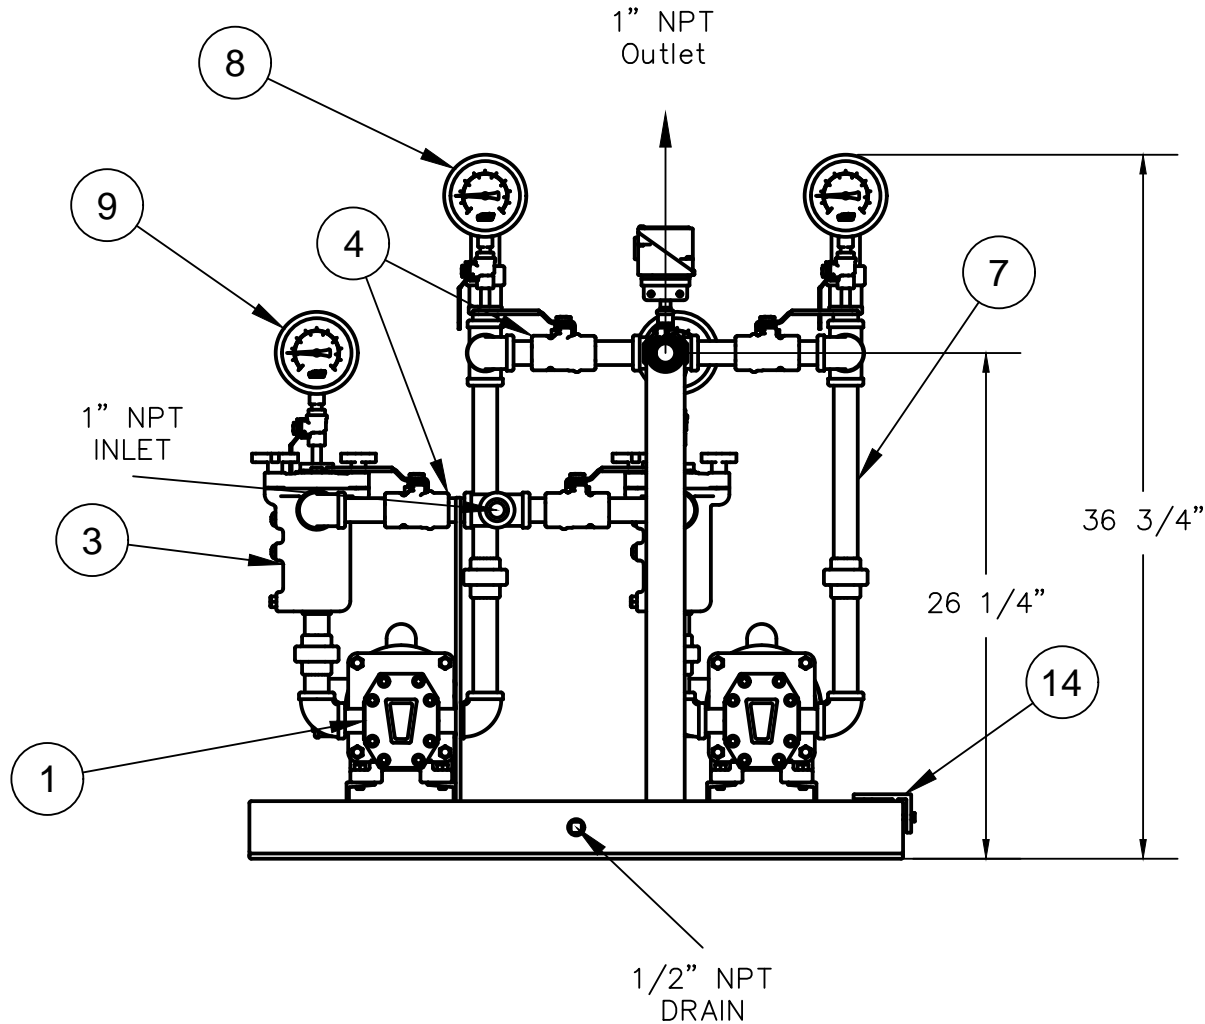

ALBANY PUMP CO. LTD.	
DRWN. SMB	420 HARRY WALKER PARKWAY NEWMARKET, ONT. CANADA L3Y 8P5
SCALE NONE	DUPLEX FUEL OIL UNIT
CHK'D	DUPO3-SBS-D

This drawing and the information depicted therein is the property of Albany Pump Co. Ltd. Copies are issued in strict confidence and shall not be reproduced, copied or used as the basis for the manufacture or sale of products without prior written permission of Albany Pump Co.

1" FLEX HOSE
SUPPLIED LOOSE

ALBANY PUMP CO. LTD.	
DRWN. SMB	420 HARRY WALKER PARKWAY NEWMARKET, ONT. CANADA L3Y 8P5
SCALE 1:10	DUPLIX FUEL OIL UNIT
CHK'D	DUPO3-SBS-D

This drawing and the information depicted therein is the property of Albany Pump Co. Ltd. Copies are issued in strict confidence and shall not be reproduced, copied or used as the basis for the manufacture or sale of products without prior written permission of Albany Pump Co.

ALBANY PUMP CO. LTD.	
DRWN. SMB	420 HARRY WALKER PARKWAY NEWMARKET, ONT. CANADA L3Y 8P5
SCALE 1:10	DUPLX FUEL OIL UNIT
CHK'D	DUPO3-SBS-D

This drawing and the information depicted therein is the property of Albany Pump Co. Ltd. Copies are issued in strict confidence and shall not be reproduced, copied or used as the basis for the manufacture or sale of products without prior written permission of Albany Pump Co.