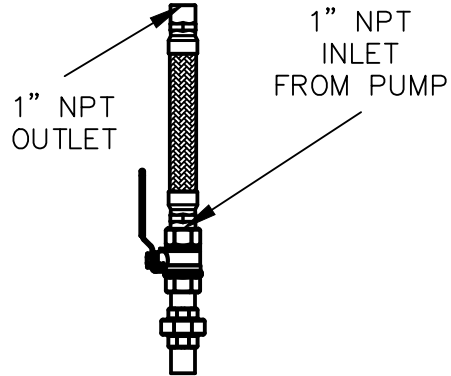

ALBANY PUMP CO. LTD.	
DRWN. SMB	420 HARRY WALKER PARKWAY NEWMARKET, ONT. CANADA L3Y 8P5
SCALE NONE	DUPLEX FUEL OIL UNIT
CHK'D	DUPO3-SBS-D

This drawing and the information depicted therein is the property of Albany Pump Co. Ltd. Copies are issued in strict confidence and shall not be reproduced, copied or used as the basis for the manufacture or sale of products without prior written permission of Albany Pump Co.

1" FLEX HOSE
SUPPLIED LOOSE

ALBANY PUMP CO. LTD.	
DRWN. SMB	420 HARRY WALKER PARKWAY NEWMARKET, ONT. CANADA L3Y 8P5
SCALE 1:10	DUPLIX FUEL OIL UNIT
CHK'D	DUPO3-SBS-D

This drawing and the information depicted therein is the property of Albany Pump Co. Ltd. Copies are issued in strict confidence and shall not be reproduced, copied or used as the basis for the manufacture or sale of products without prior written permission of Albany Pump Co.

ALBANY PUMP CO. LTD.	
DRWN. SMB	420 HARRY WALKER PARKWAY NEWMARKET, ONT. CANADA L3Y 8P5
SCALE 1:10	DUPLX FUEL OIL UNIT
CHK'D	DUPO3-SBS-D

This drawing and the information depicted therein is the property of Albany Pump Co. Ltd. Copies are issued in strict confidence and shall not be reproduced, copied or used as the basis for the manufacture or sale of products without prior written permission of Albany Pump Co.