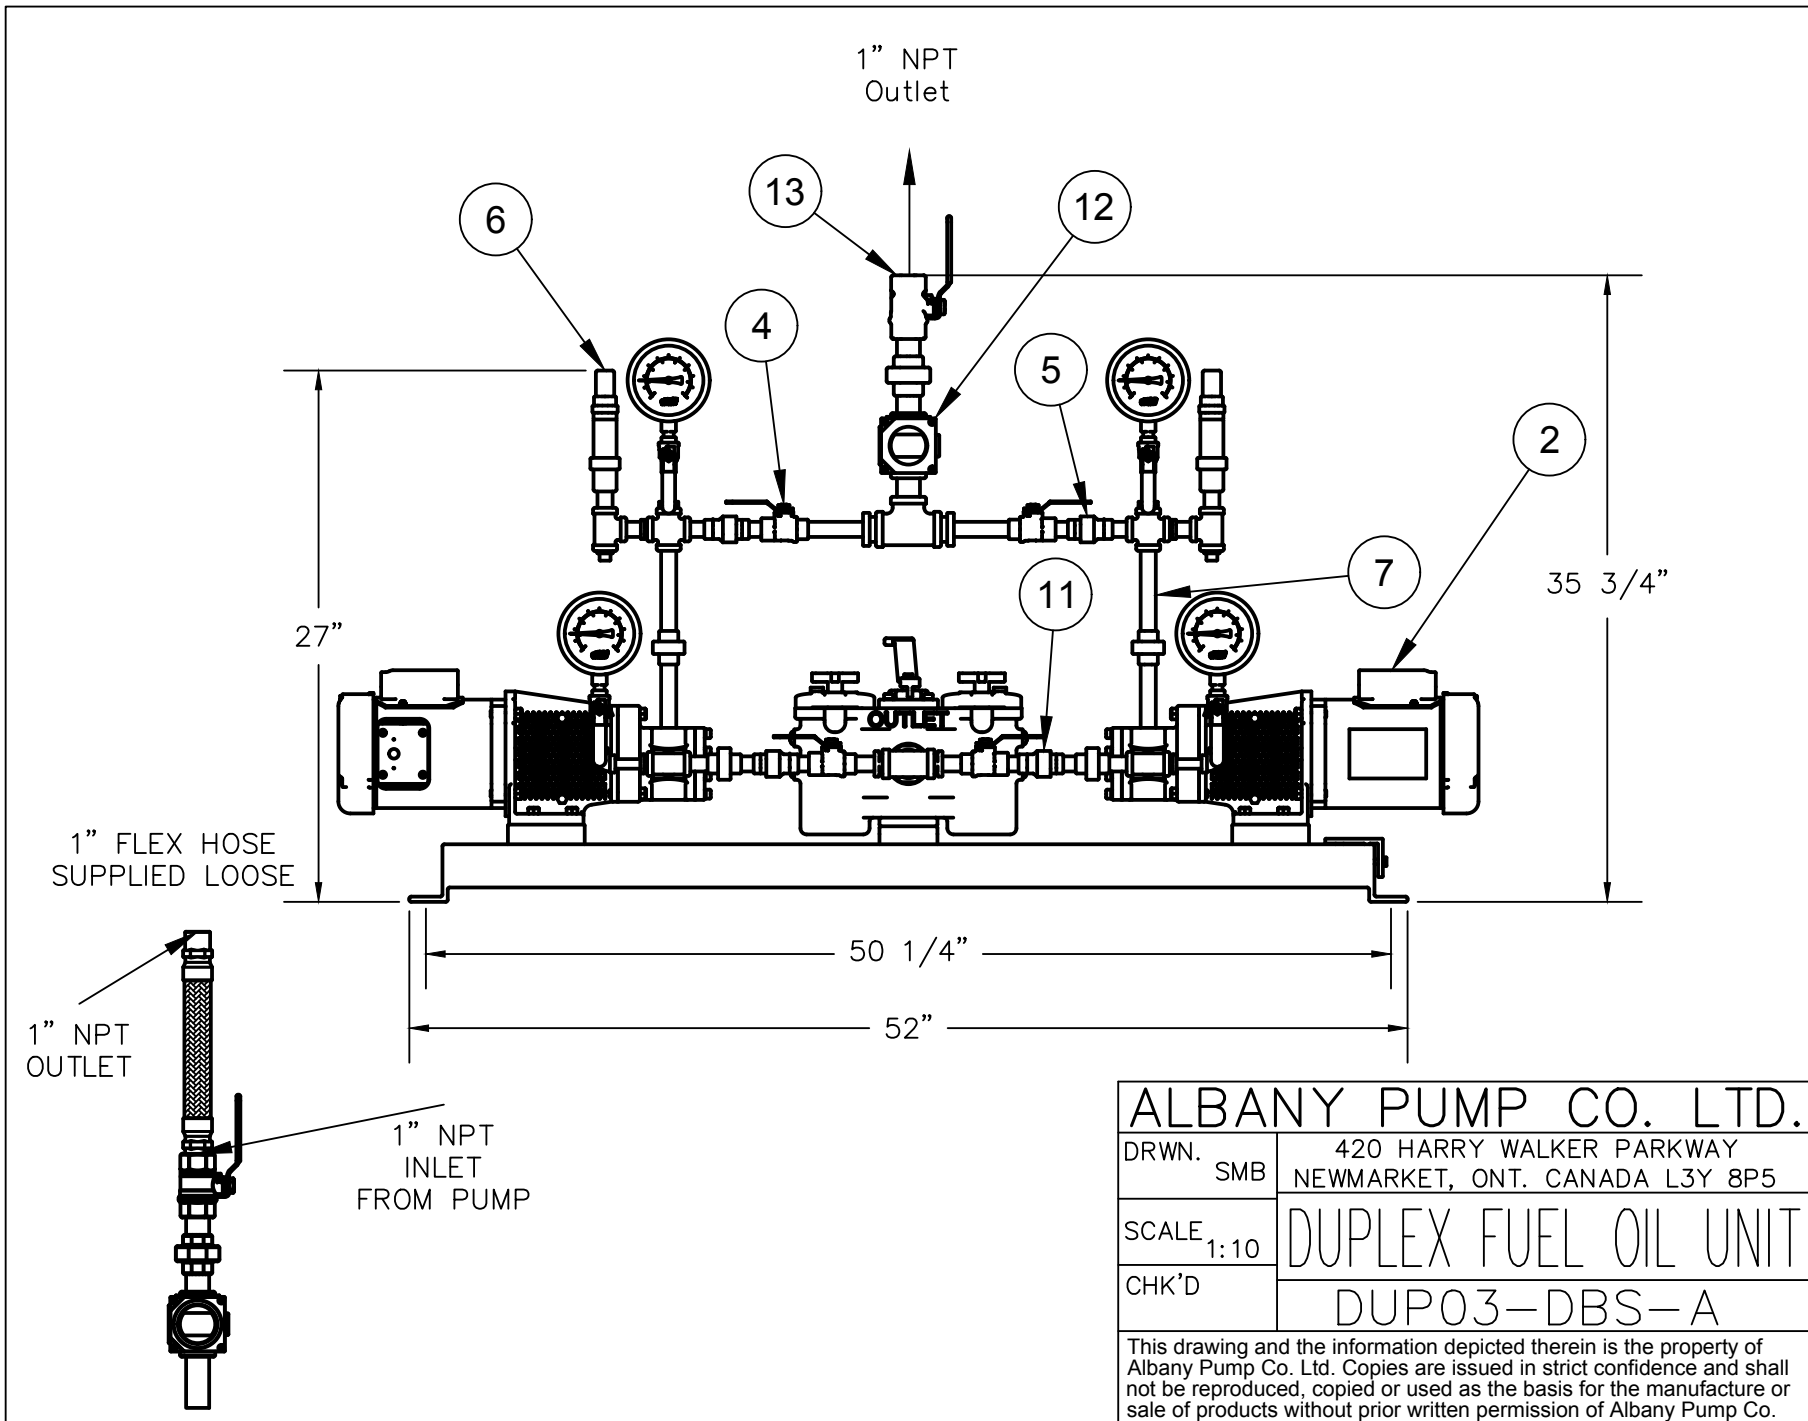

ALBANY PUMP CO. LTD.

DRWN. SMB 420 HARRY WALKER PARKWAY  
NEWMARKET, ONT. CANADA L3Y 8P5

SCALE NONE DUPLEX FUEL OIL UNIT

CHK'D DUPO3-DBS-A

This drawing and the information depicted therein is the property of Albany Pump Co. Ltd. Copies are issued in strict confidence and shall not be reproduced, copied or used as the basis for the manufacture or sale of products without prior written permission of Albany Pump Co.

ALBANY PUMP CO. LTD.	
DRWN. SMB	420 HARRY WALKER PARKWAY NEWMARKET, ONT. CANADA L3Y 8P5
SCALE 1:10	DUPLIX FUEL OIL UNIT
CHK'D	DUPO3-DBS-A

This drawing and the information depicted therein is the property of Albany Pump Co. Ltd. Copies are issued in strict confidence and shall not be reproduced, copied or used as the basis for the manufacture or sale of products without prior written permission of Albany Pump Co.