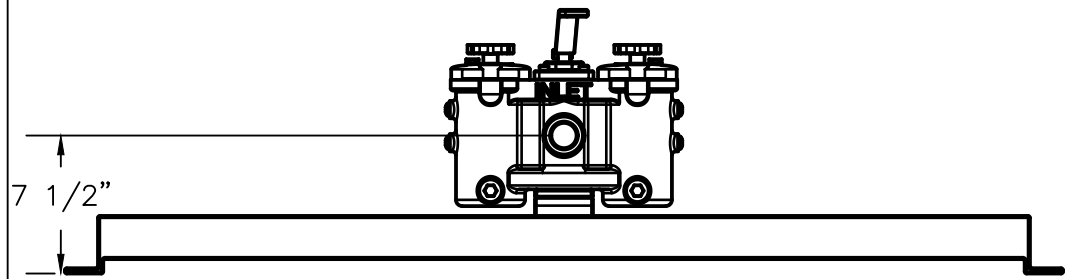

ALBANY PUMP CO. LTD.	
DRWN. SMB	420 HARRY WALKER PARKWAY NEWMARKET, ONT. CANADA L3Y 8P5
SCALE 1:10	DUPLIX FUEL OIL UNIT
CHK'D	DUPO3-DBS-A

This drawing and the information depicted therein is the property of Albany Pump Co. Ltd. Copies are issued in strict confidence and shall not be reproduced, copied or used as the basis for the manufacture or sale of products without prior written permission of Albany Pump Co.