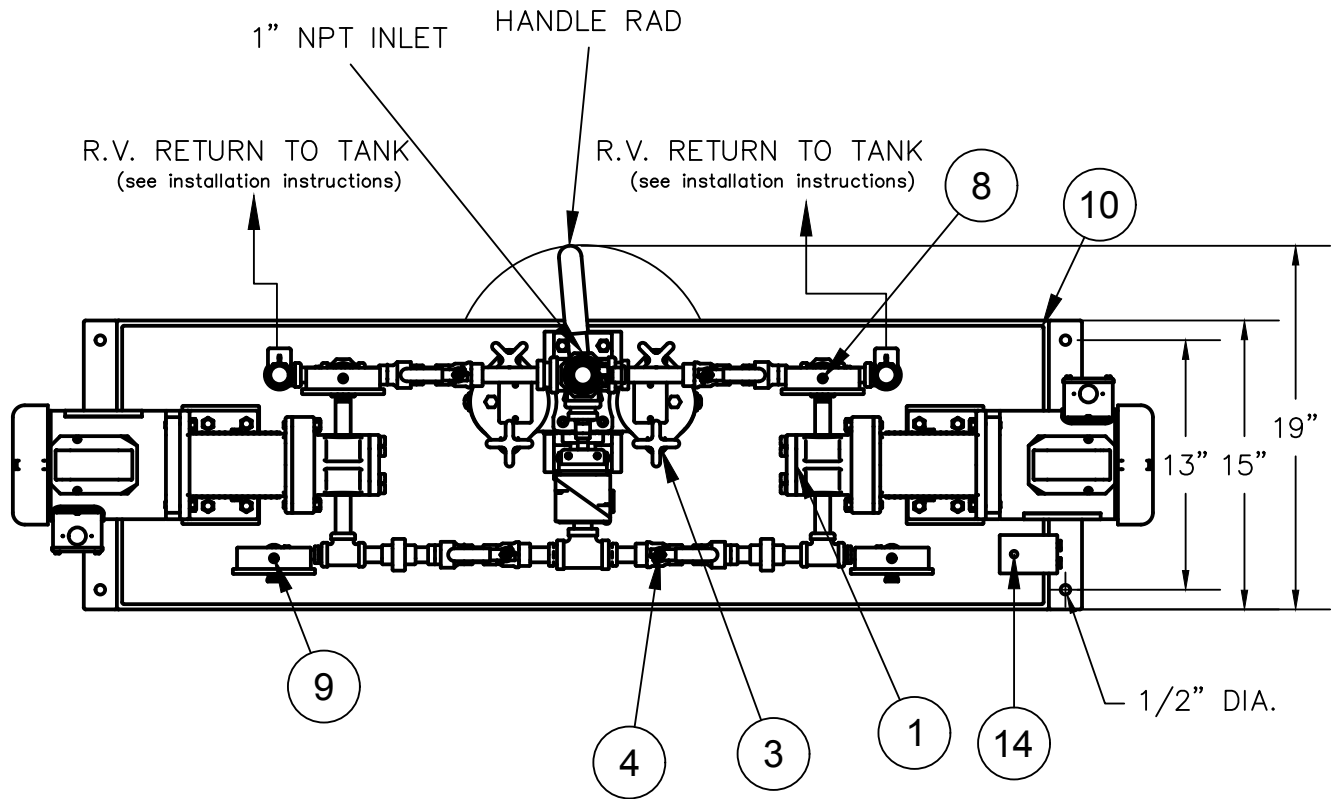

ALBANY PUMP CO. LTD.

DRWN. SMB 420 HARRY WALKER PARKWAY  
NEWMARKET, ONT. CANADA L3Y 8P5

SCALE NONE DUPLEX FUEL OIL UNIT

CHK'D DUPO3-DBS-A

This drawing and the information depicted therein is the property of Albany Pump Co. Ltd. Copies are issued in strict confidence and shall not be reproduced, copied or used as the basis for the manufacture or sale of products without prior written permission of Albany Pump Co.

ALBANY PUMP CO. LTD.	
DRWN. SMB	420 HARRY WALKER PARKWAY NEWMARKET, ONT. CANADA L3Y 8P5
SCALE 1:10	DUPLIX FUEL OIL UNIT
CHK'D	DUPO3-DBS-A

This drawing and the information depicted therein is the property of Albany Pump Co. Ltd. Copies are issued in strict confidence and shall not be reproduced, copied or used as the basis for the manufacture or sale of products without prior written permission of Albany Pump Co.